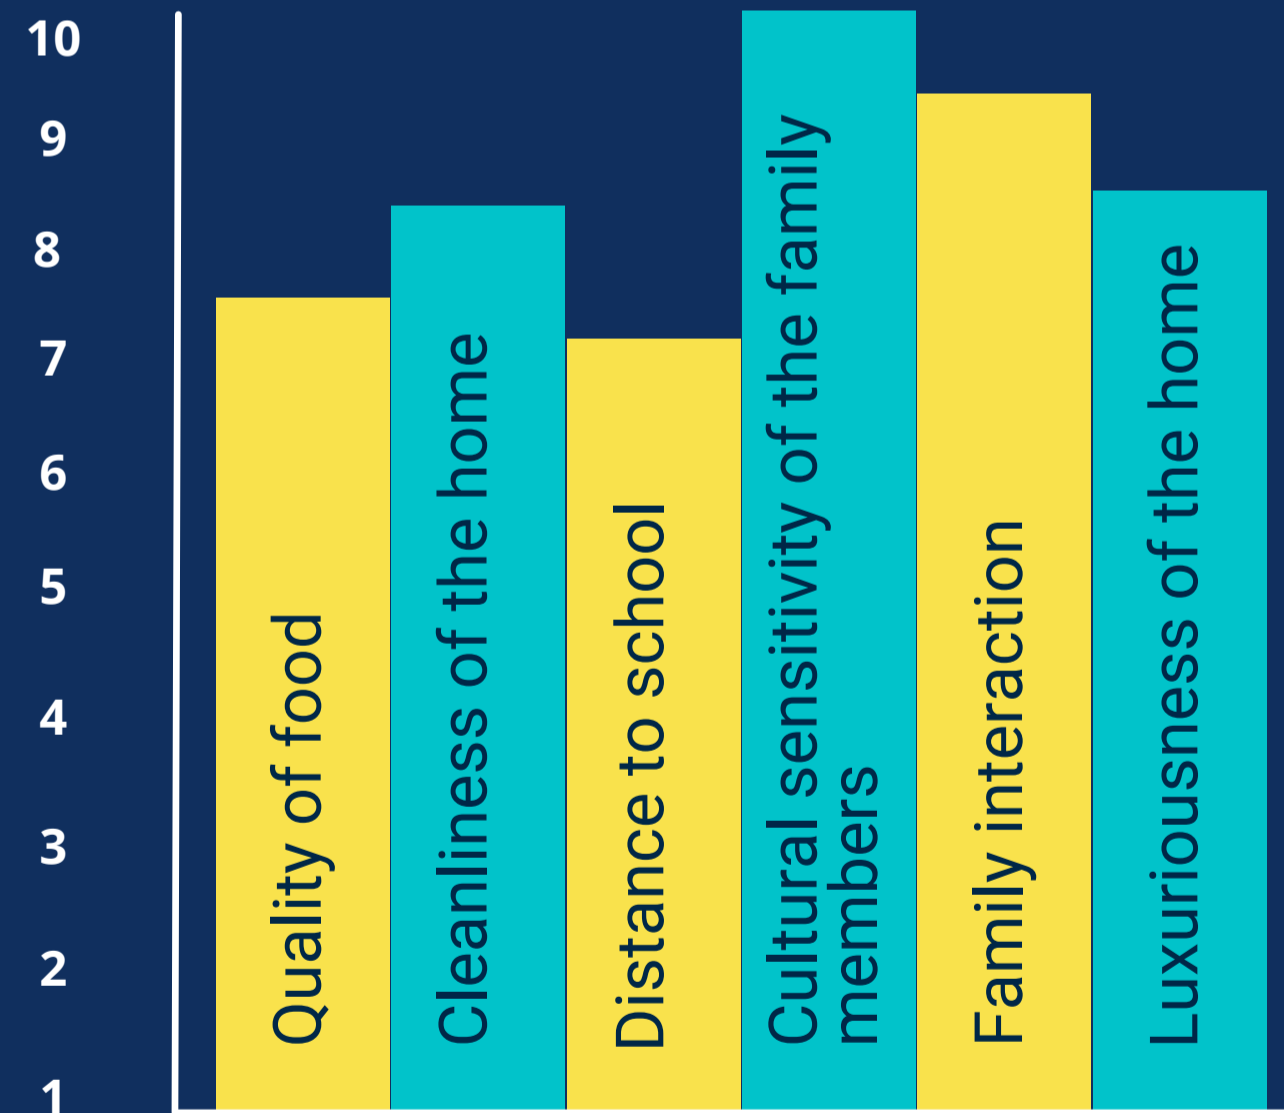

ACCOMMODATIONS

At CLLC you have the option of living in a homestay, or on your own. CLLC's Homestay staff can help you explore each option to ensure your accommodations in Toronto, Ottawa or Halifax are safe, comfortable and meet your needs.

Average QARS Rating For All Families

• Mandatory average for families is 75%

Our Homestay Satisfaction Is Guaranteed