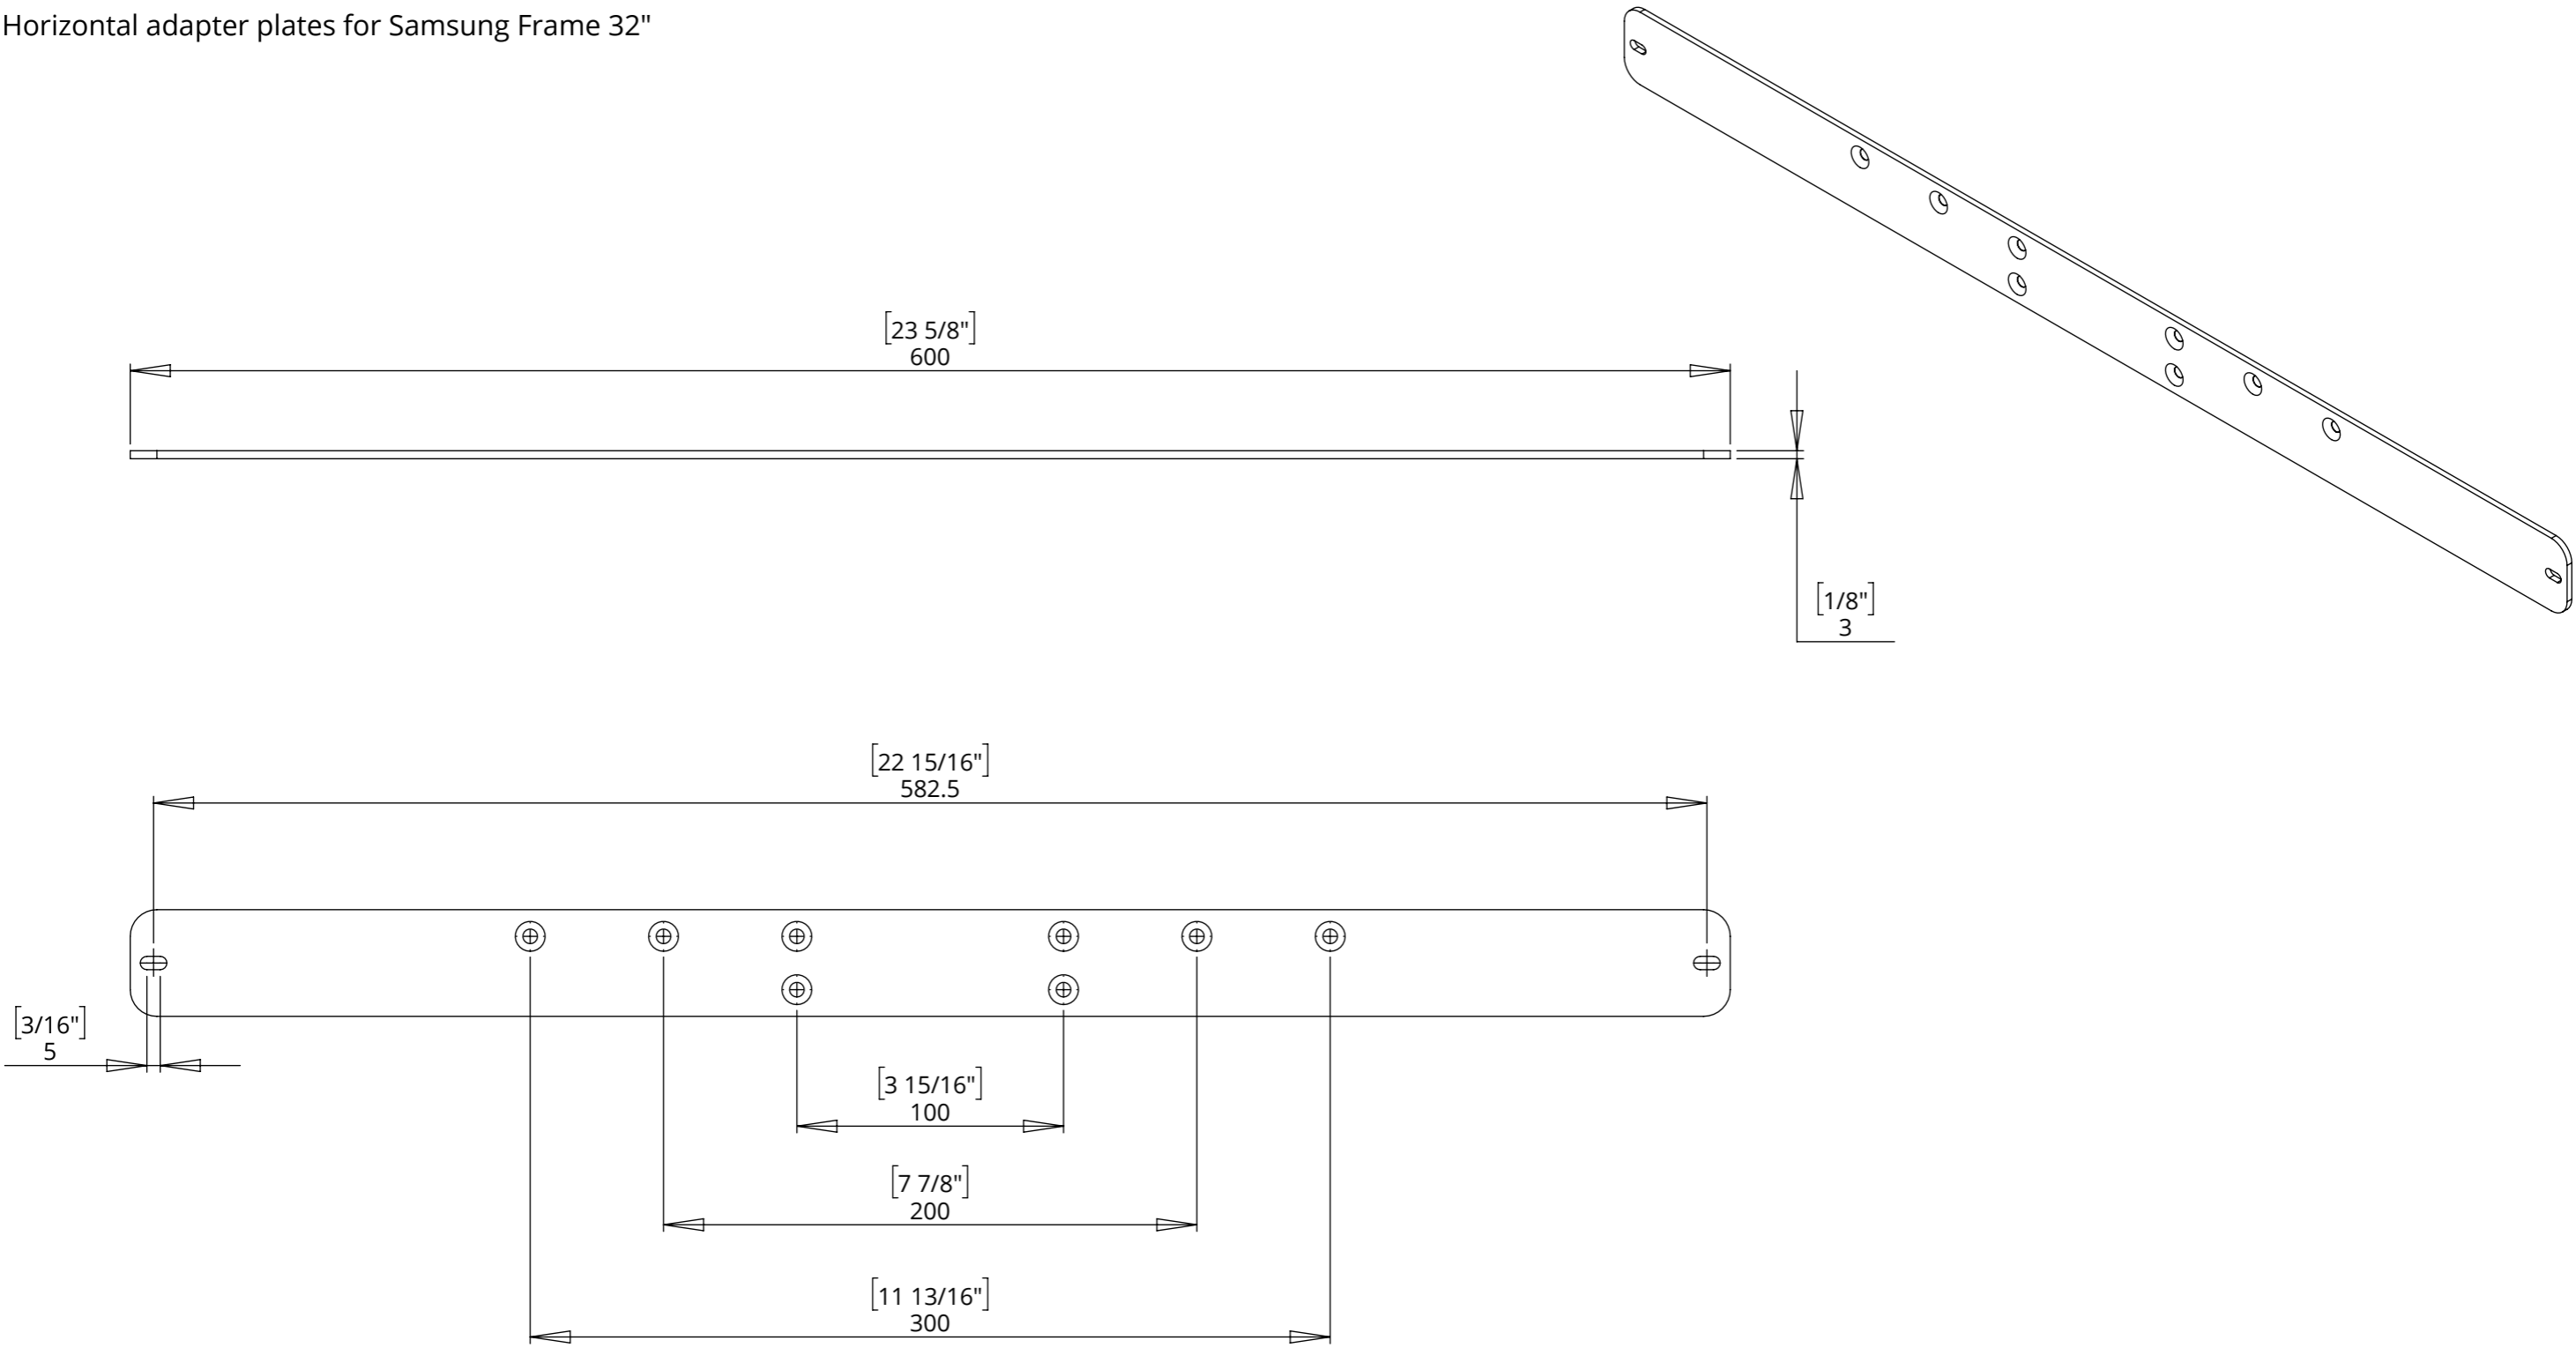

AP-FR32

VESA ADAPTER FOR SAMSUNG FRAME 32"

future automation

AP-FR32

VESA ADAPTER FOR SAMSUNG FRAME 32"

future automation

GENERAL DIMENSIONS

2 x Horizontal adapter plates for Samsung Frame 32"

AP-FR32

VESA ADAPTER FOR SAMSUNG FRAME 32"

future automation

SCREEN MOUNTING

Shown with representative Samsung Frame 32" on a PS32 Pull and Swivel bracket.