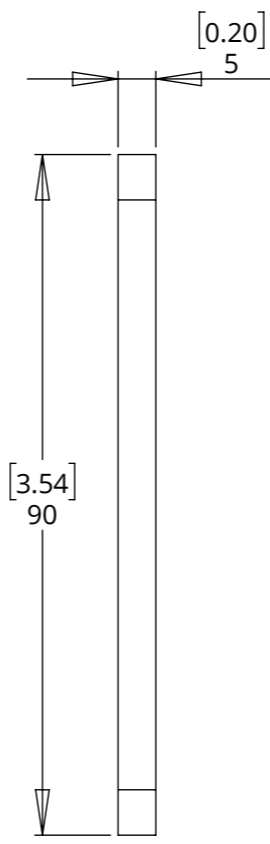

## HORIZONTAL VESA 900 ADAPTER

future automation

SPECIFICATION	MEASUREMENTS
Product Dimensions	90mm (3.5") x 90mm (3.5") x 5mm (0.2") - PER PLATE
Product Weight	1.13Kg (2.5lb) - ALL PLATES
Mounting Patterns Supported	VESA 900
Package Contents	Adapter, Required fixings
Marine Suitable	Yes (Indoor)

### PLATE DIMENSIONS

Four 90mmx90mm plates are included in the AP-H900.