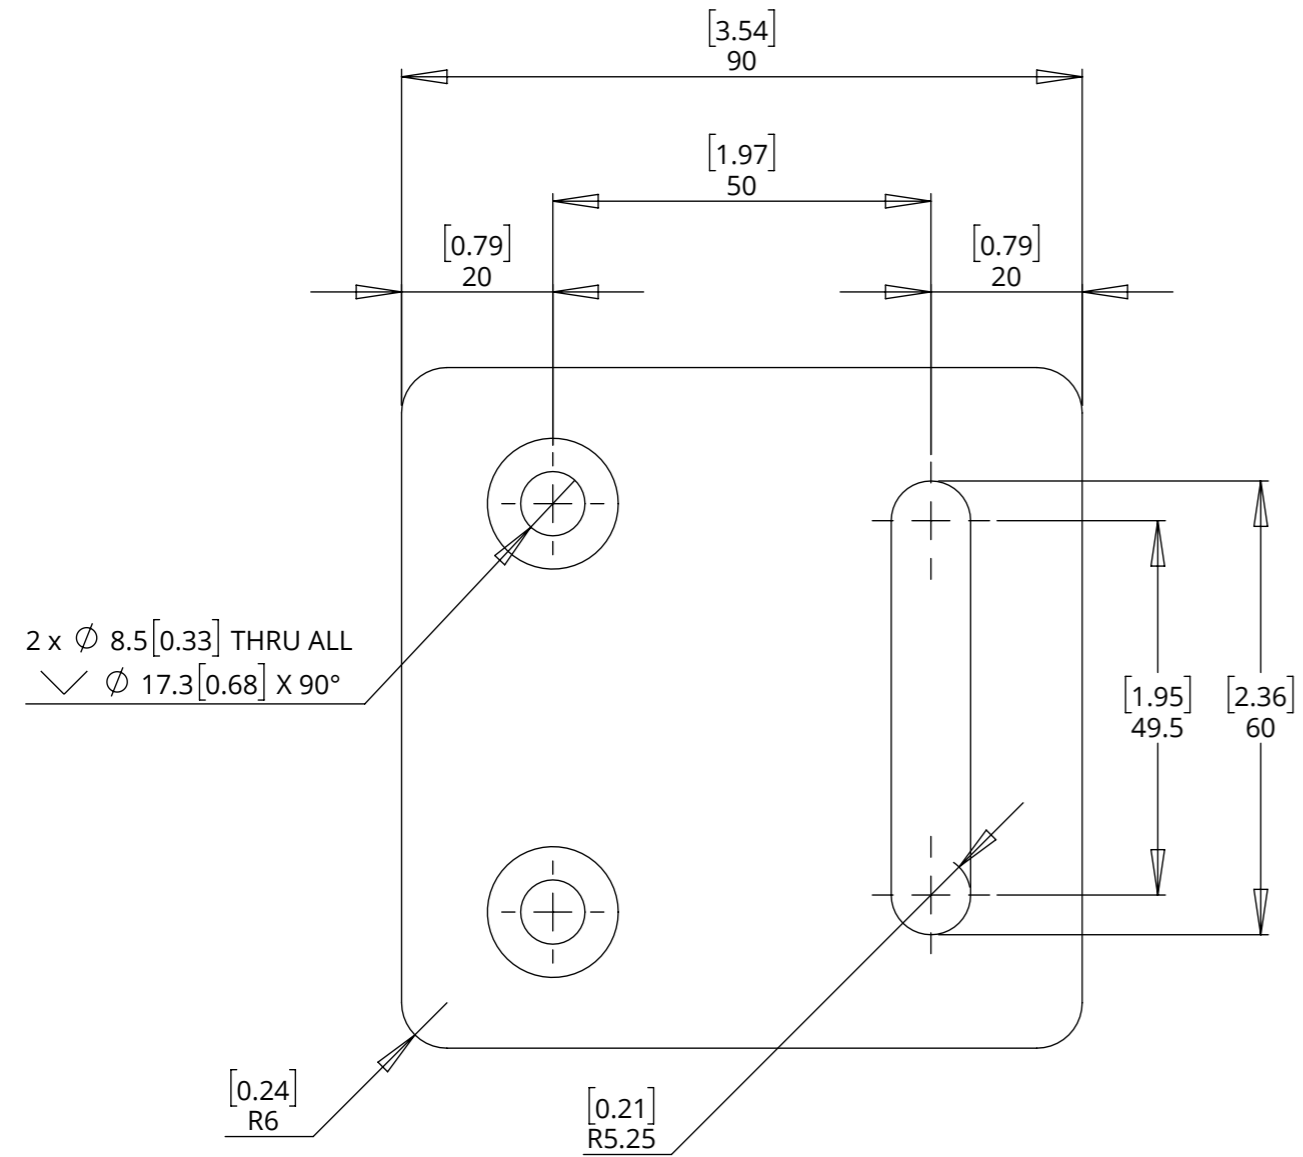

## HORIZONTAL VESA 900 ADAPTER

future automation

SPECIFICATION	MEASUREMENTS
Product Dimensions	90mm (3.5") x 90mm (3.5") x 5mm (0.2") - PER PLATE
Product Weight	1.13Kg (2.5lb) - ALL PLATES
Mounting Patterns Supported	VESA 900
Package Contents	Adapter, Required fixings
Marine Suitable	Yes (Indoor)

### PLATE DIMENSIONS

Four 90mmx90mm plates are included in the AP-H900.