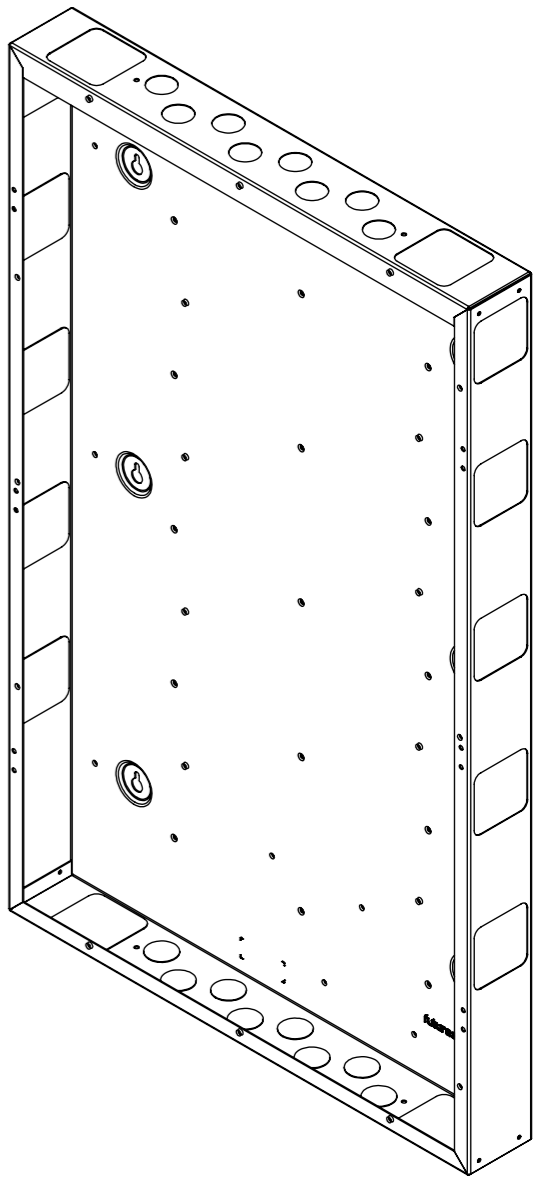

LXN5

LOXONE CONTROL PANEL - 5 RAIL

future automation

ENCLOSURE DIMENSIONS