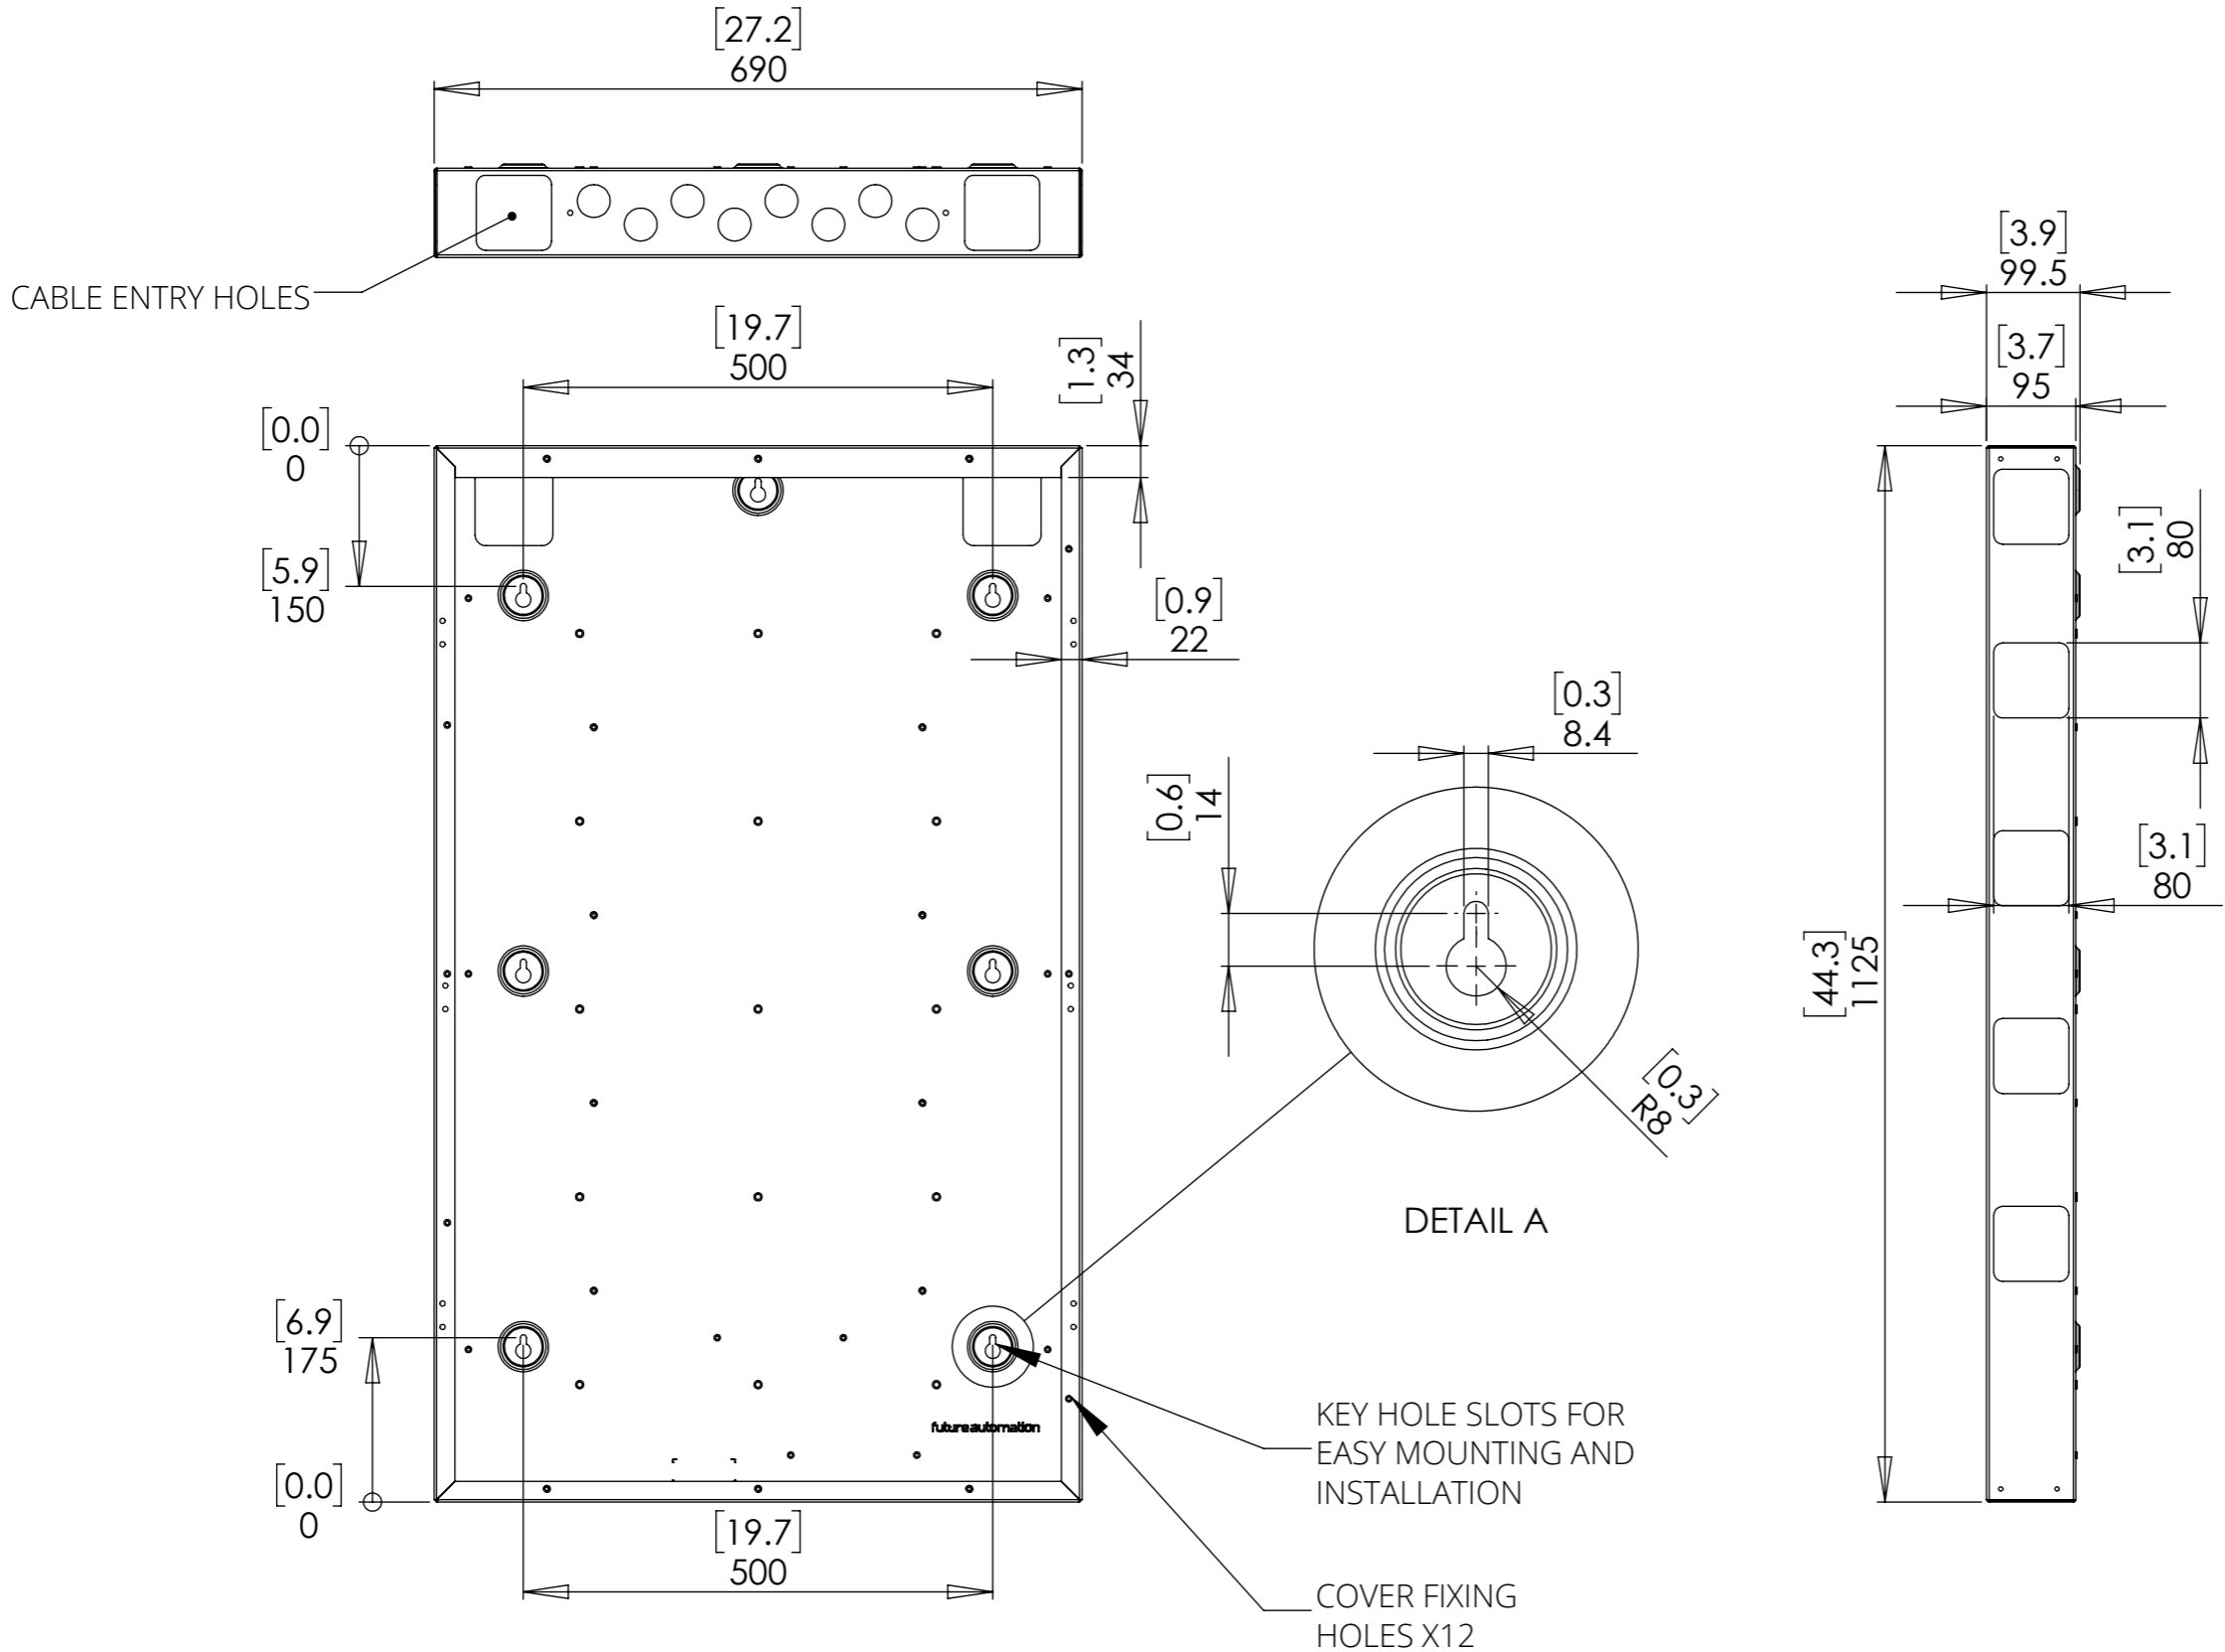

LXN5

LOXONE CONTROL PANEL - 5 RAIL

future automation

ENCLOSURE DIMENSIONS