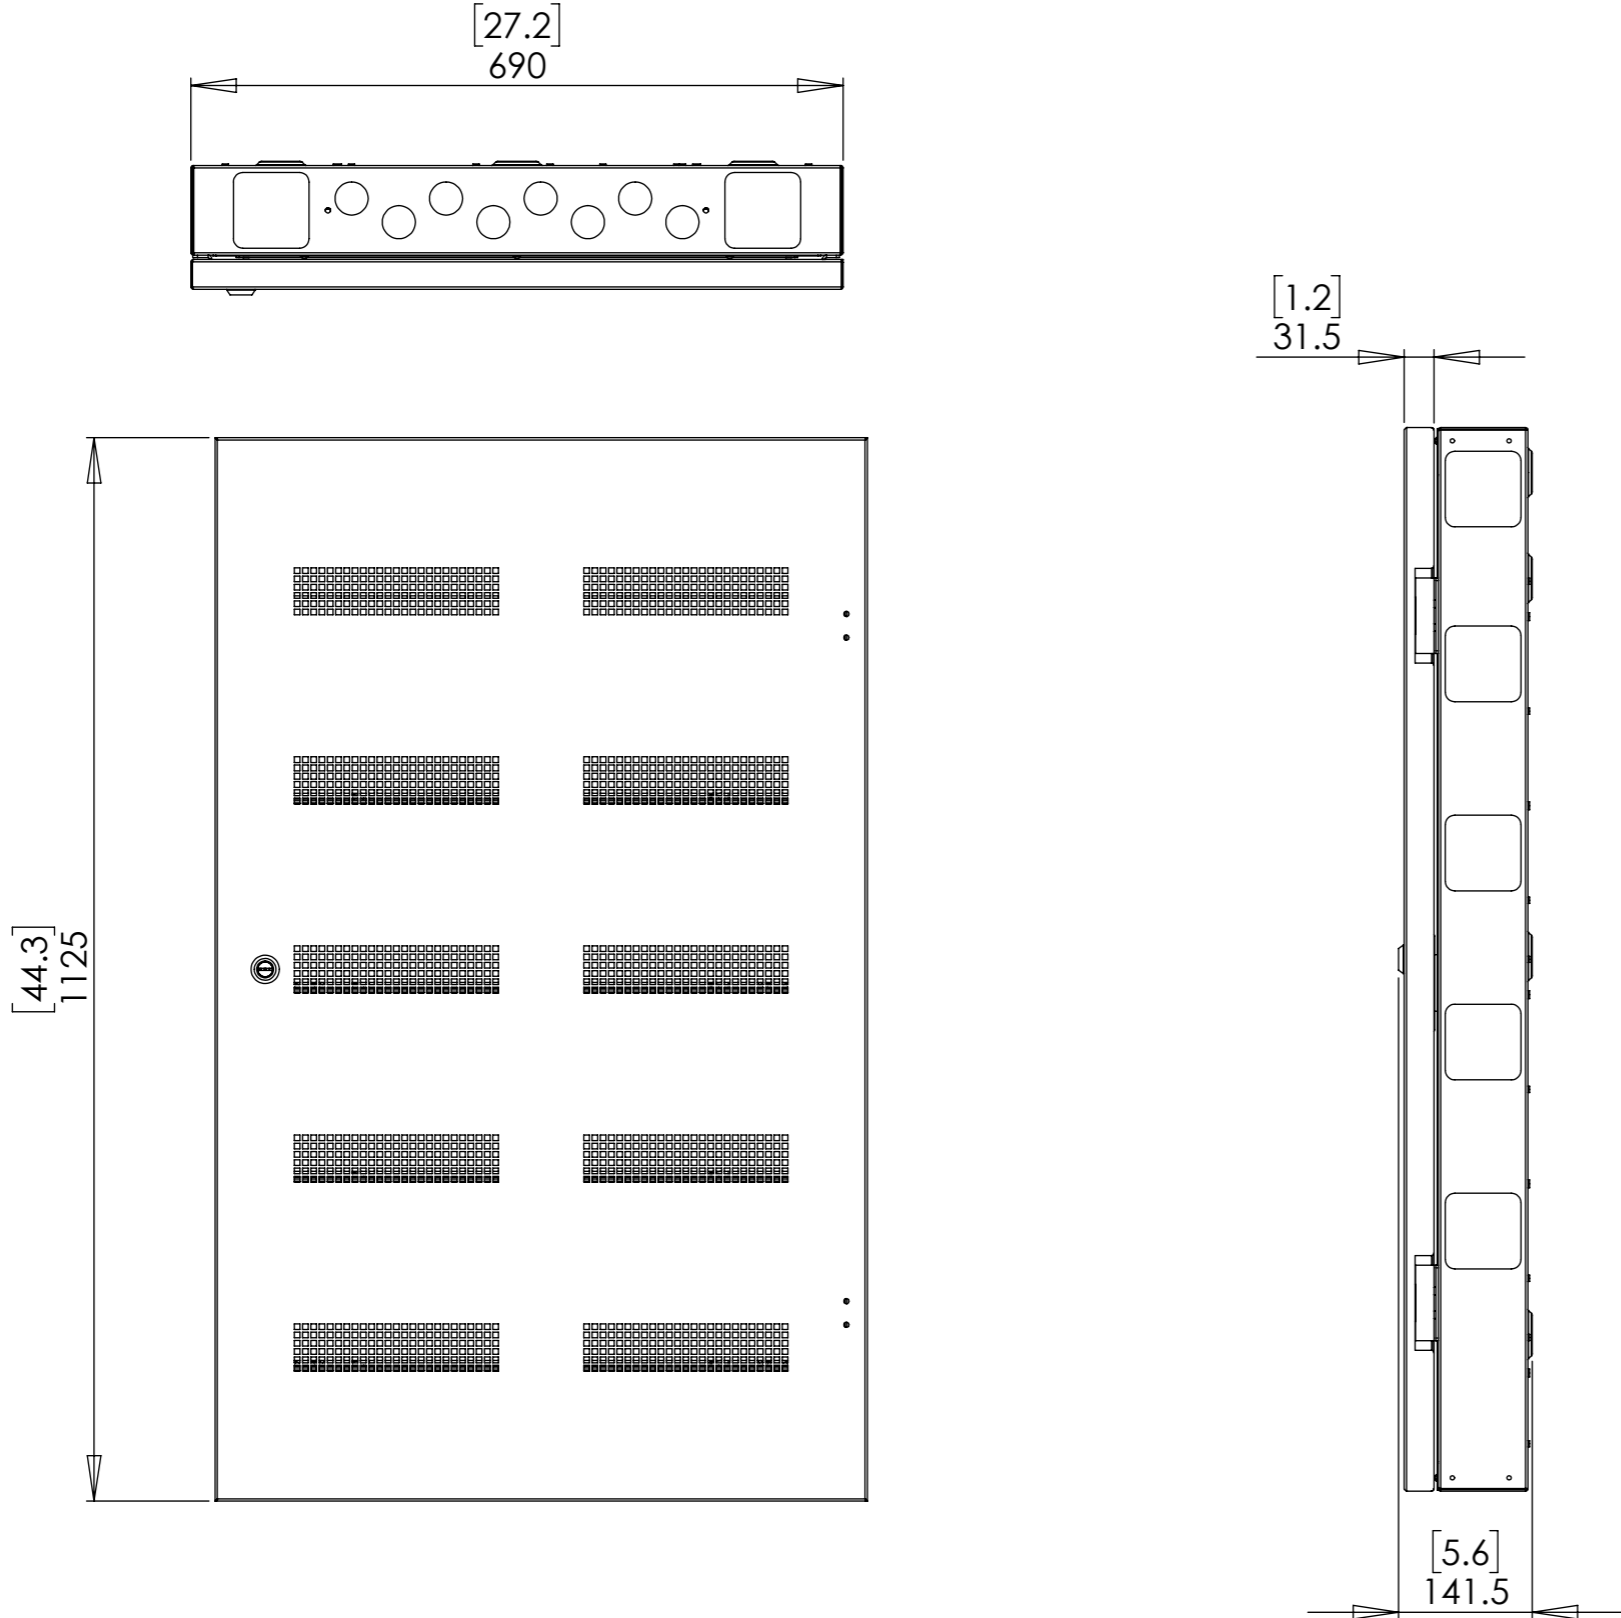

## LOXONE CONTROL PANEL - 5 RAIL

future automation

SPECIFICATION	MEASUREMENTS
Product Dimensions	1125mm (44.3") x 690mm (27.2") x 141.5mm (5.6")
Number of DIN Rails	5
Finish (Custom Available)	Lid - Black Textured Paint, Box - Zintec Coated Steel
Depth From Wall	141.5mm (5.6")
Wall Mount Type	80mm (3.1") Keyhole Slots
Shipping Dimensions	1240mm (48.8") x 840mm (33.0") x 240 (9.5")
Shipping Weight	31Kg (68lbs)

## ENCLOSURE DIMENSIONS

### OVERALL DIMENSIONS