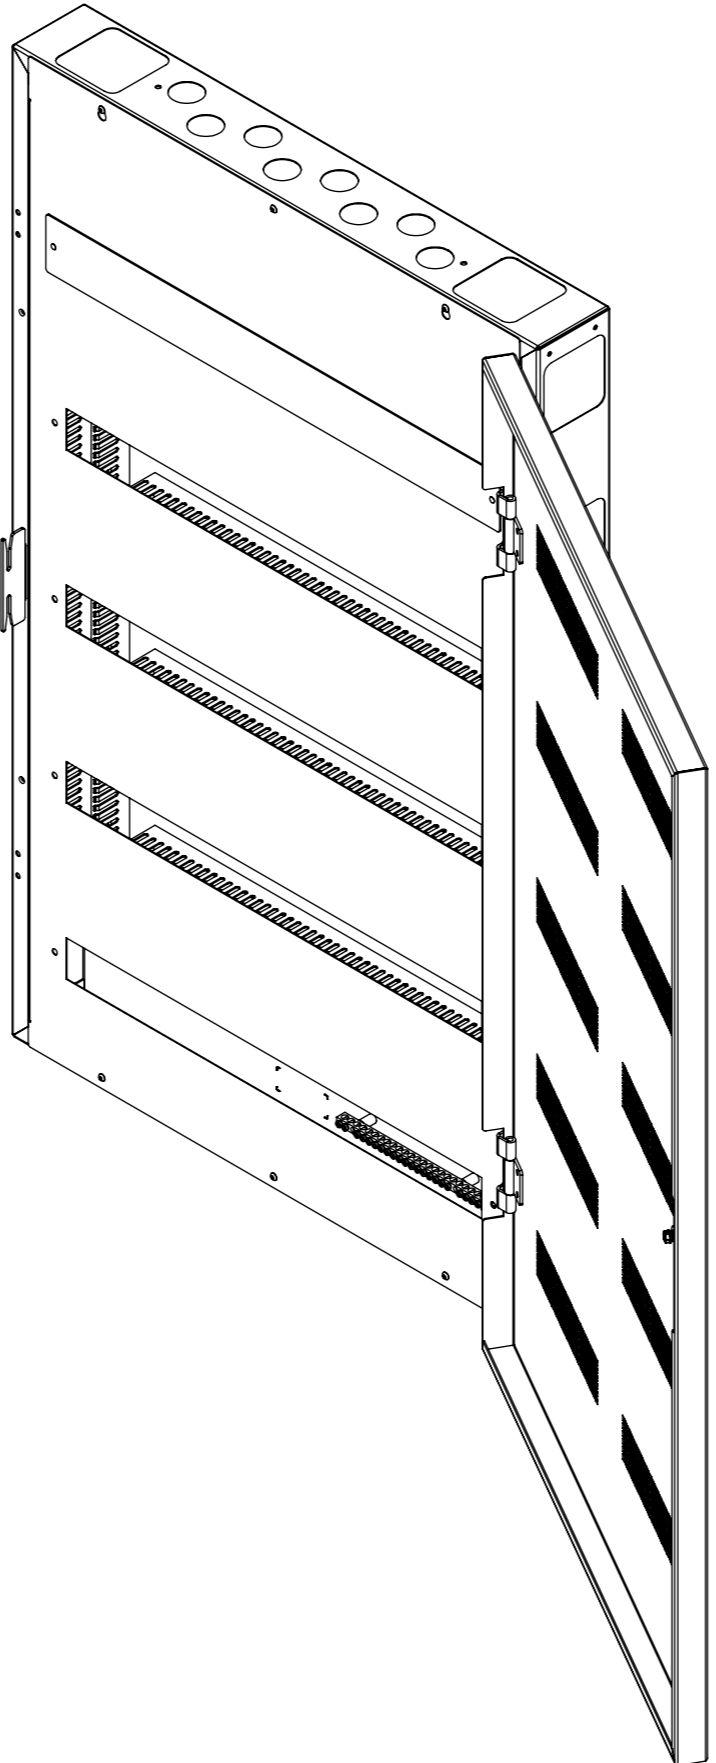

## LOXONE CONTROL PANEL - 5 RAIL

future automation

## LOXONE CONTROL PANEL - 5 RAIL

future automation

SPECIFICATION	MEASUREMENTS
Product Dimensions	1125mm (44.3") x 690mm (27.2") x 141.5mm (5.6")
Number of DIN Rails	5
Finish (Custom Available)	Lid - Black Textured Paint, Box - Zintec Coated Steel
Depth From Wall	141.5mm (5.6")
Wall Mount Type	80mm (3.1") Keyhole Slots
Shipping Dimensions	1240mm (48.8") x 840mm (33.0") x 240 (9.5")
Shipping Weight	31Kg (68lbs)