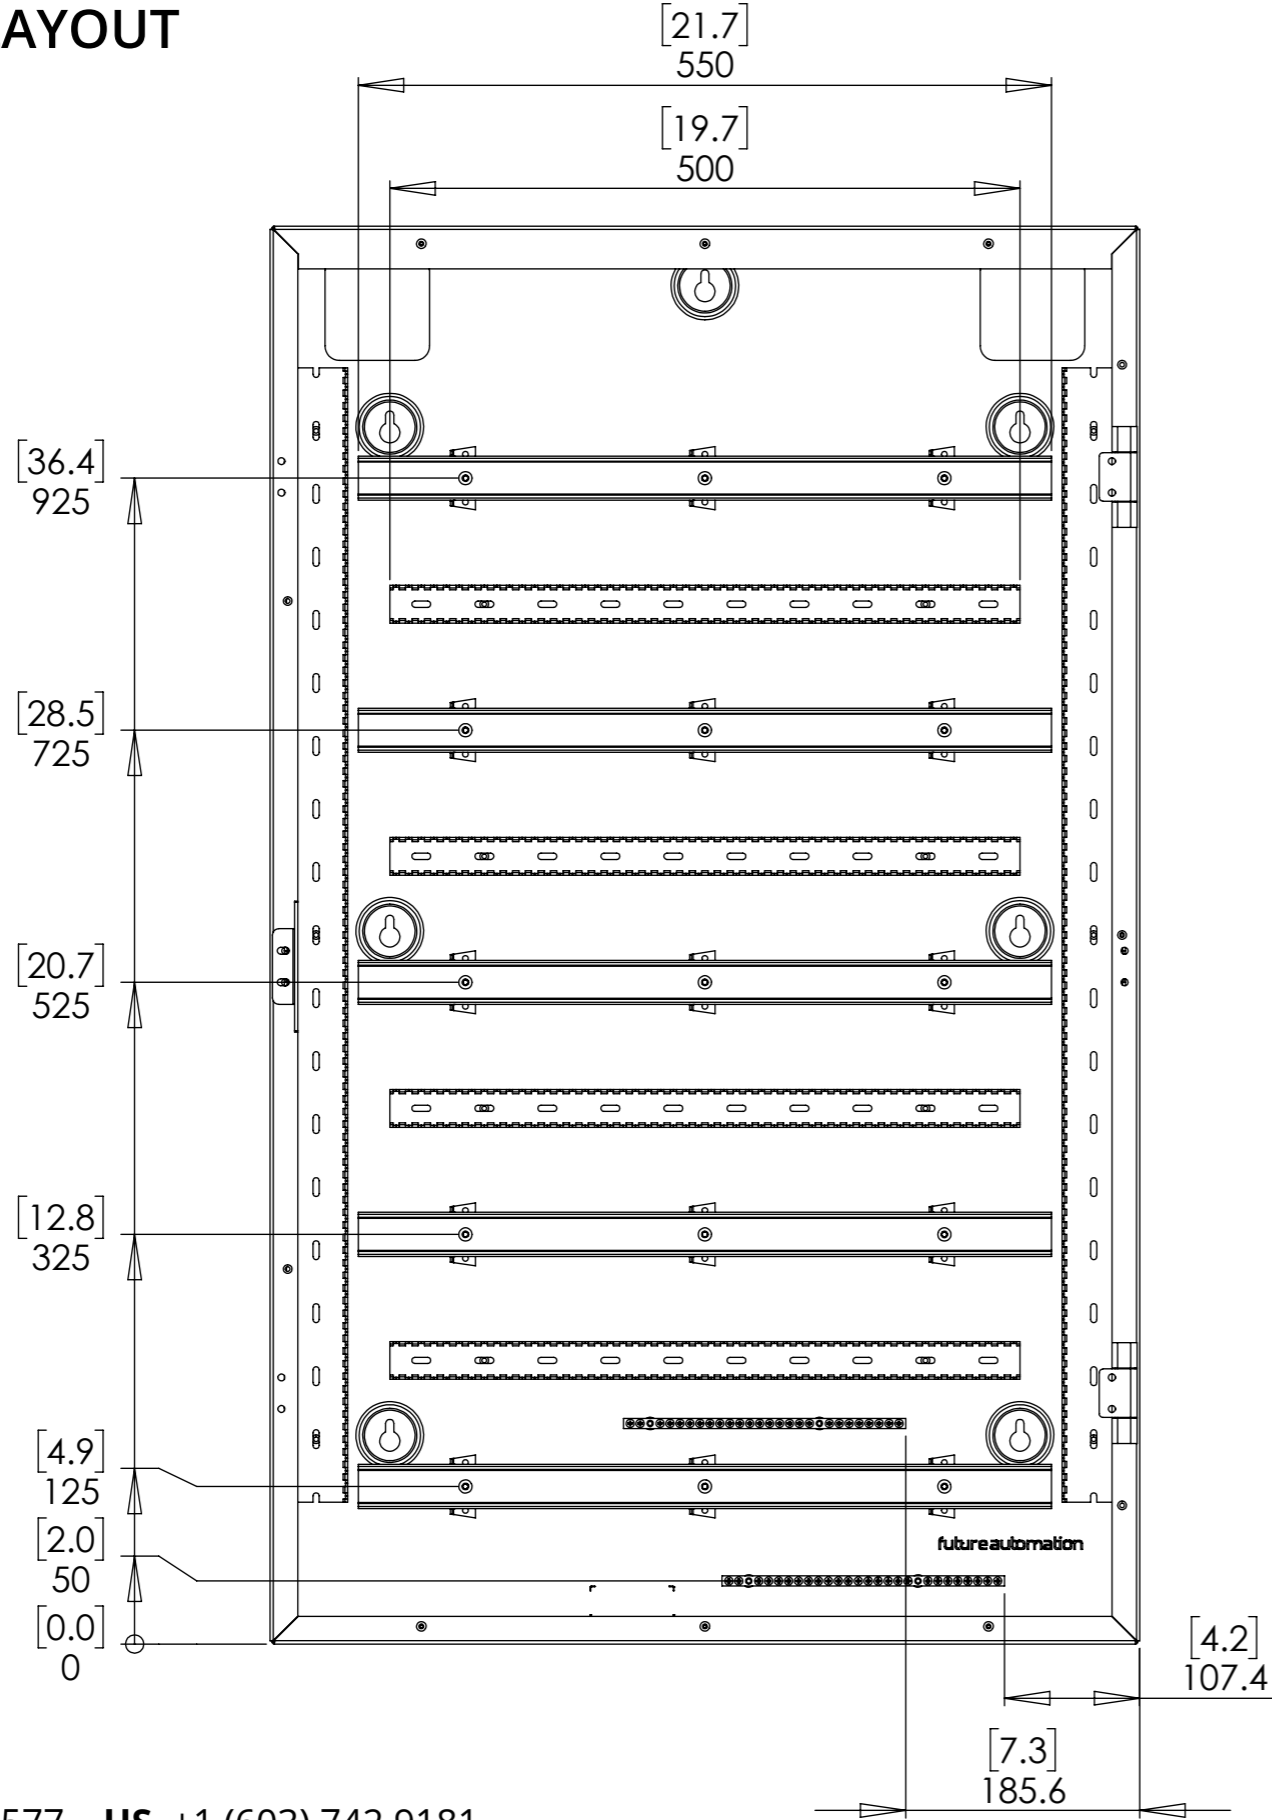

LXN5 LOXONE CONTROL PANEL - 5 RAIL

ENCLOSURE LAYOUT