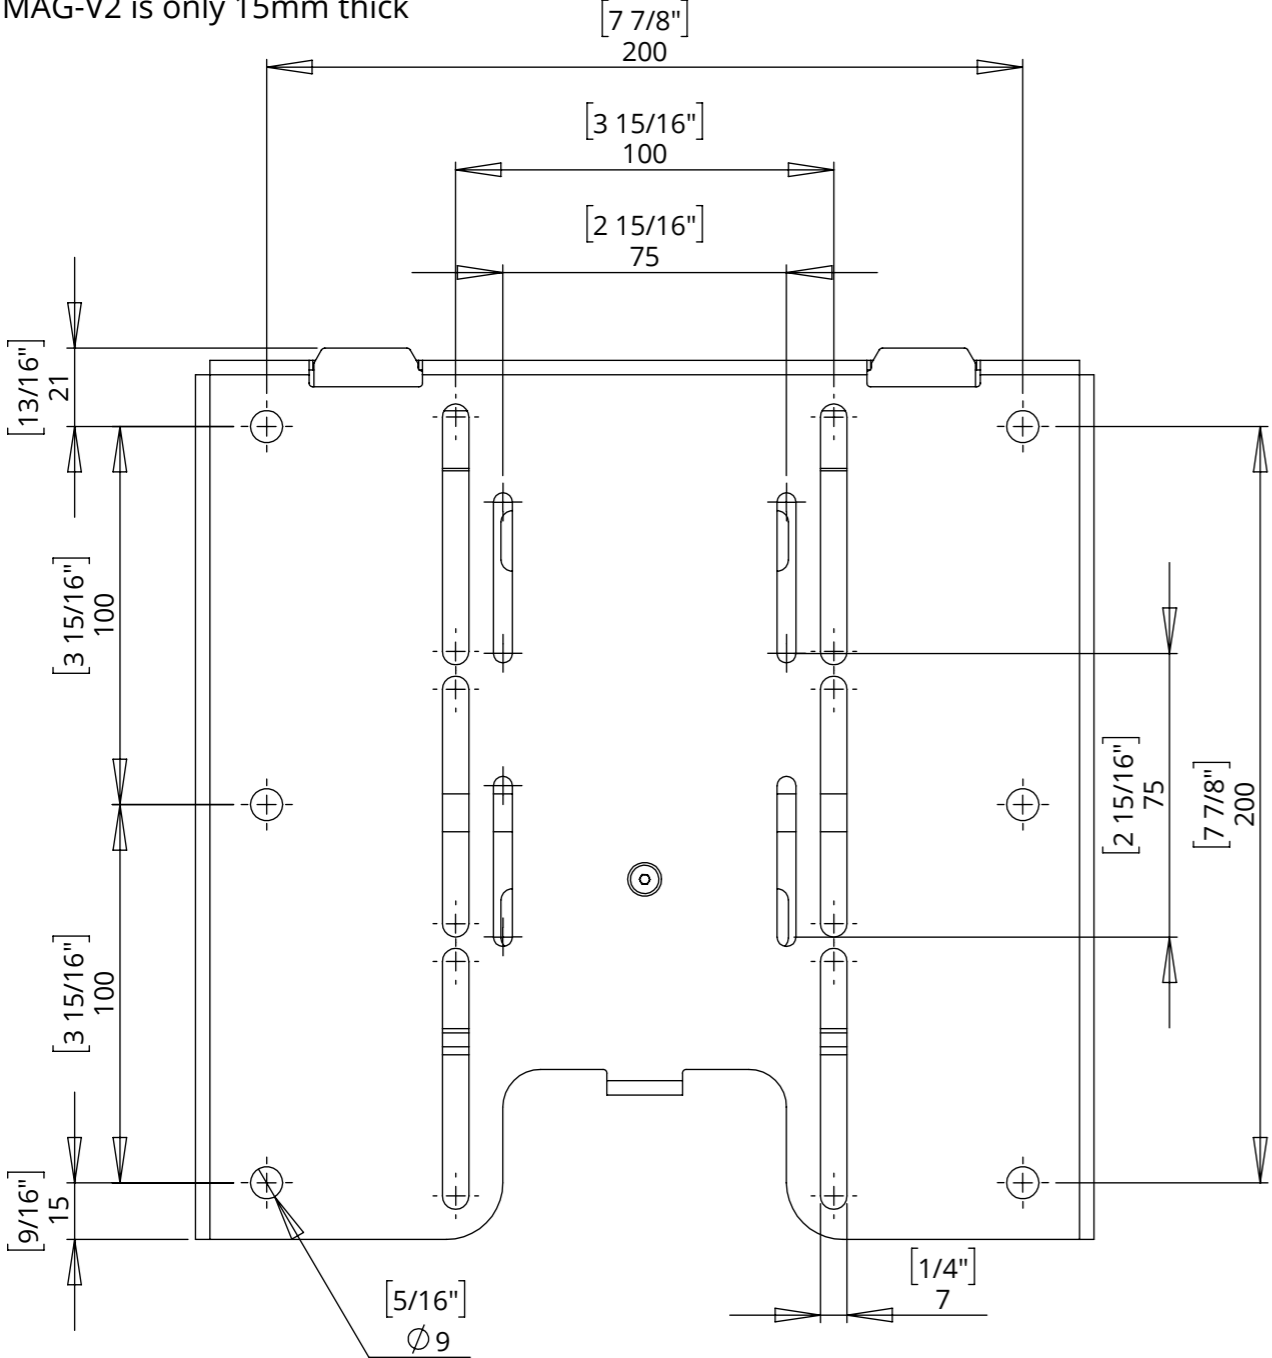

MAG-V2

MAGNETIC FLUSH WALL MOUNT

future automation

MAG-V2

MAGNETIC FLUSH WALL MOUNT

future automation

SPECIFICATION	MEASUREMENTS
Product Dimensions (H x W X D)	236mm (9 5/16") x 238mm (9 3/8") x 15mm (9/16")
Maximum Weight Capacity	40Kg (88lb)
Depth From Wall	15mm (9/16")
Product Weight	2Kg (4lb)
Mounting Patterns Supported	VESA 200, 100, 75 W x 200, 100, 75 H
Product Options / Features	Custom RAL paint finishes
Package Contents	Bracket, Bolt Pack
Marine Suitable	Yes (Indoor)

MAG-V2

MAGNETIC FLUSH WALL MOUNT

DESIGN HIGHLIGHTS

- Quick & simple installation
- Fits screens with a VESA format up to VESA 200
- MAG-V2 is only 15mm thick

Supported formats:
 VESA 75x75
 VESA 100x100
 VESA 100x200
 VESA 200x100
 VESA 200x200