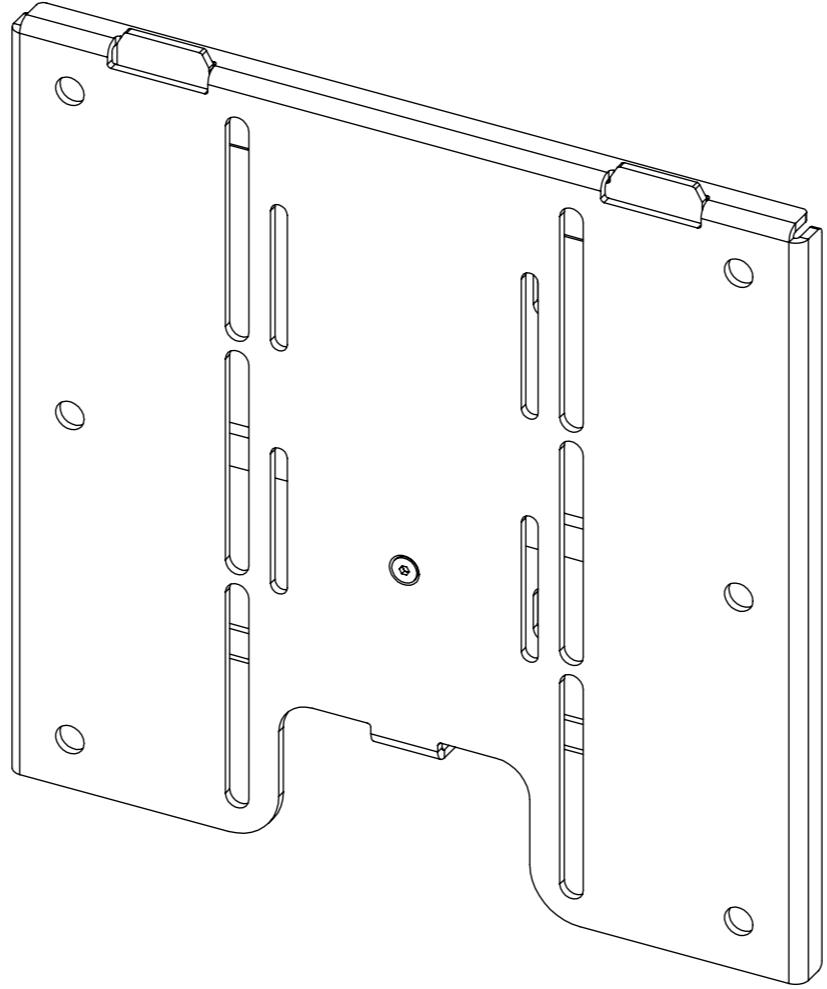

MAG-V2

MAGNETIC FLUSH WALL MOUNT

future automation

MAG-V2

MAGNETIC FLUSH WALL MOUNT

future automation

SPECIFICATION	MEASUREMENTS
Product Dimensions (H x W X D)	236mm (9 5/16") x 238mm (9 3/8") x 15mm (9/16")
Maximum Weight Capacity	40Kg (88lb)
Depth From Wall	15mm (9/16")
Product Weight	2Kg (4lb)
Mounting Patterns Supported	VESA 200, 100, 75 W x 200, 100, 75 H
Product Options / Features	Custom RAL paint finishes
Package Contents	Bracket, Bolt Pack
Marine Suitable	Yes (Indoor)

MAG-V2

MAGNETIC FLUSH WALL MOUNT

DESIGN HIGHLIGHTS

- Quick & simple installation
- Fits screens with a VESA format up to VESA 200
- MAG-V2 is only 15mm thick

Supported formats:
 VESA 75x75
 VESA 100x100
 VESA 100x200
 VESA 200x100
 VESA 200x200