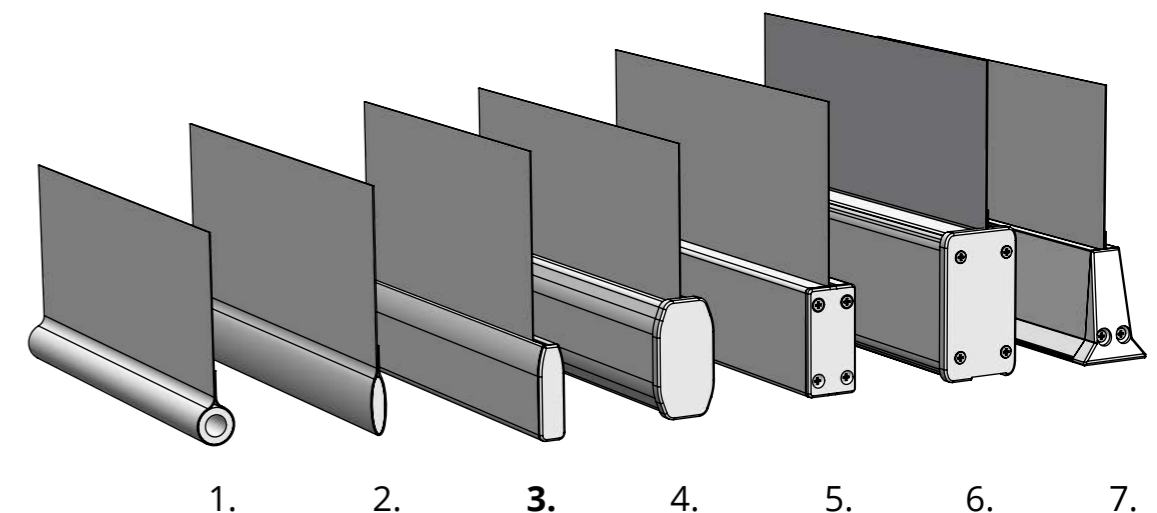

MOTOR RIGHT

ROLL DIRECTION

Certain installations may require the shade to be mounted in the other orientation to clear door or window hardware and will affect how the shade is manufactured.

STANDARD (OFF THE BACK)

REVERSE (OFF THE FRONT)

HEMBAR SELECTION

1. Open Pocket - Round Bar
2. Open Pocket - Flat Oval
3. **Small Exposed (Zip / Non Zip)**
4. Medium Exposed - Chamfered (Zip / Non Zip)
5. Medium Exposed - Square (Zip / Non Zip)
6. Large Exposed - Square (Zip / Non Zip)
7. Designer Tapered