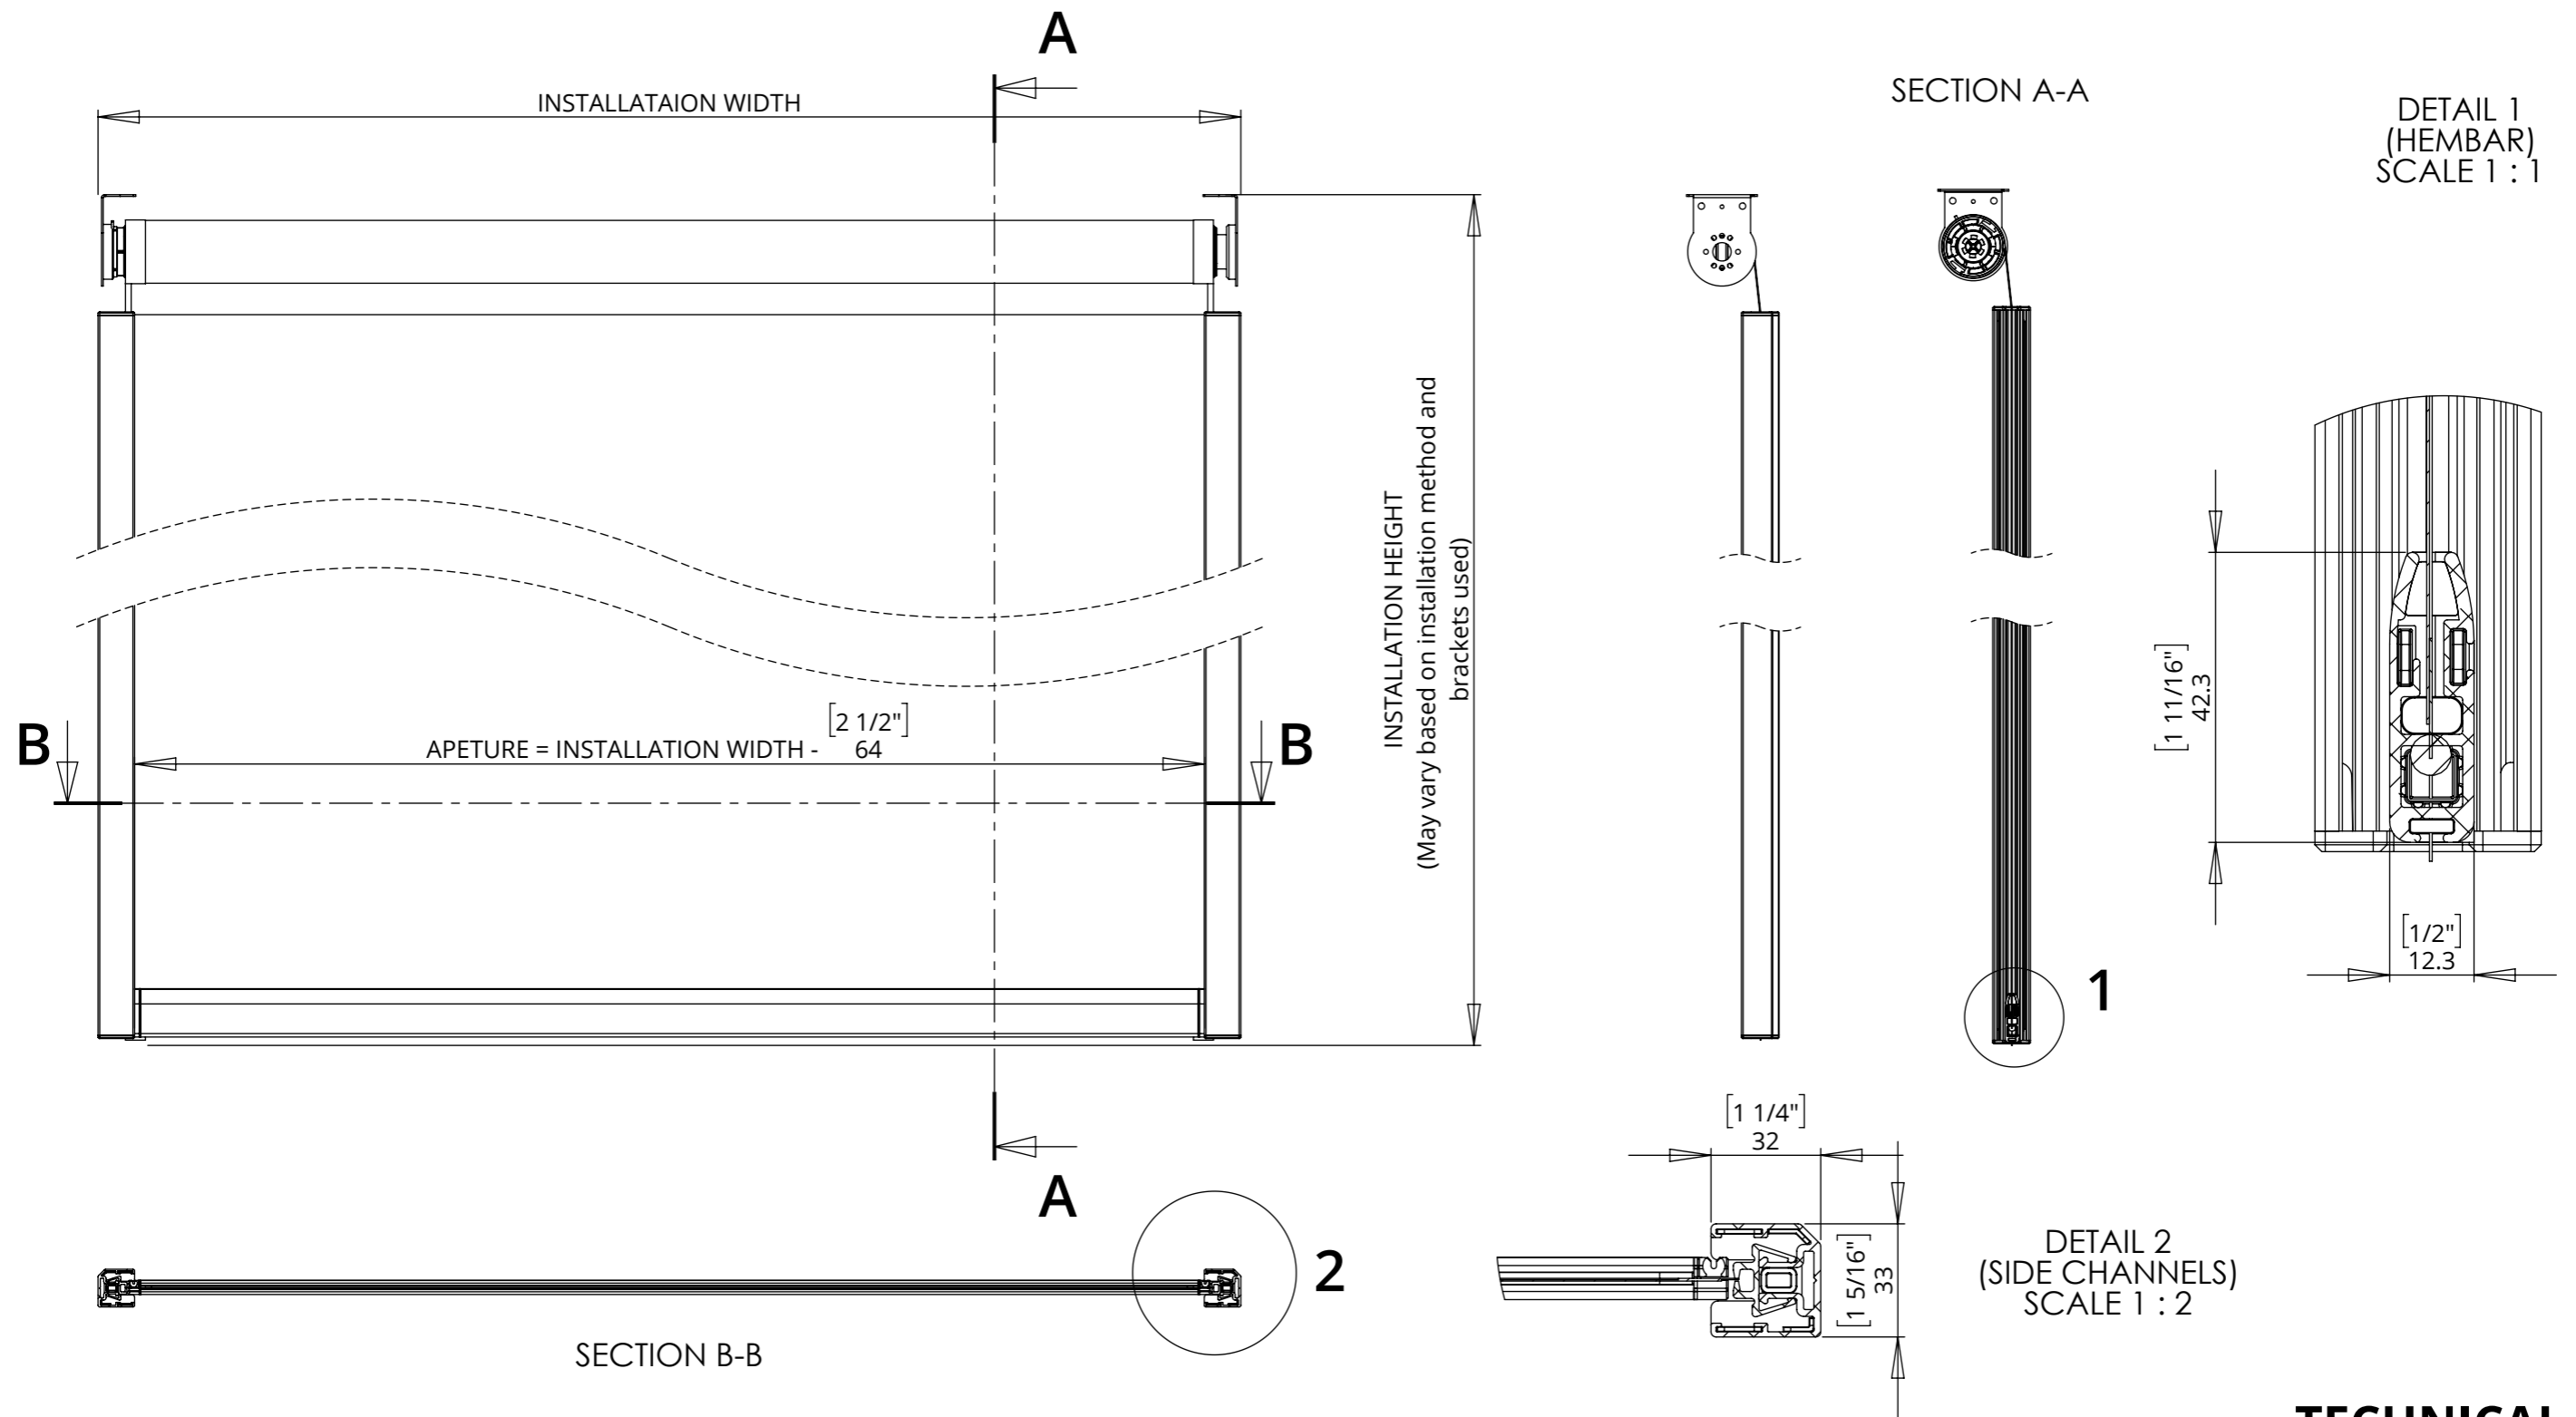

WT-ZIPP-52

SMALL ZIPPED WINDOW TREATMENT

future automation

WT-ZIPP-52

52mm Tube

Approx 3.2m [126"] Max Width, 4.0m [157 1/2"] Max Drop; Upto 10sq/m [107sq/ft]

WT-ZIPP-52

SMALL ZIPPED WINDOW TREATMENT

5700mm+ Drop Exceeds Maximum Testing Capacity

4300mm+ Width Exceeds Maximum Welding Capacity

• Shades marked YELLOW may be subject to aesthetic fabric defects such as waves, V's or wrinkling which can cause permanent fabric damage.
 • Shades marked GREY fall outside our standard production dimensions but may still be available as custom solutions.