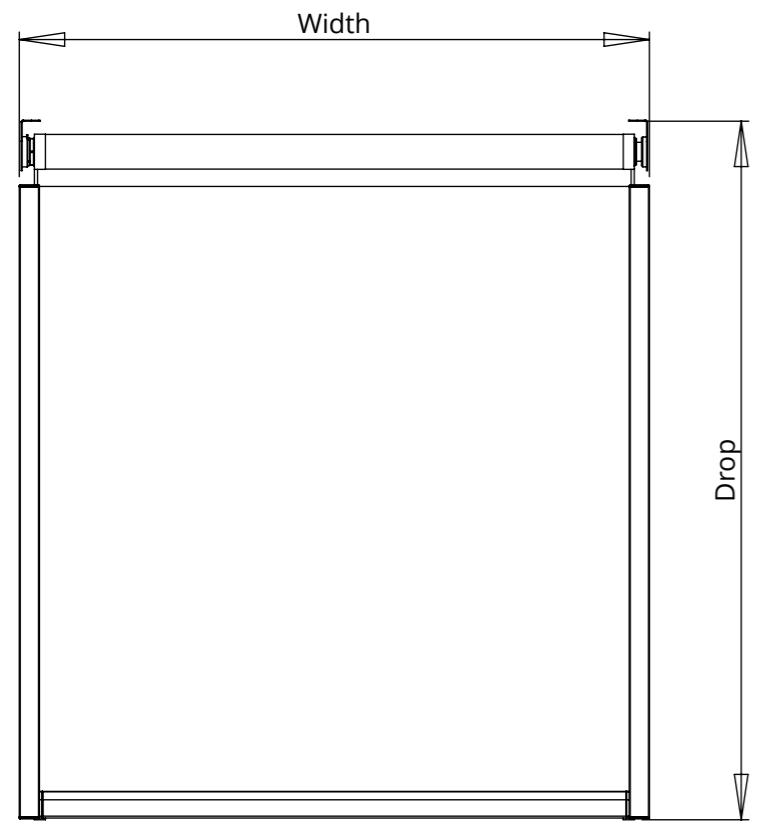

WT-ZIPP-52

SMALL ZIPPED WINDOW TREATMENT

WT-ZIPP-52

WT-ZIPP-52 - Gravity Roller Shade with Zipped Side Channels, 52mm Tube																					
		Shade Width																			
		600	800	1000	1200	1400	1600	1800	2000	2200	2400	2600	2800	3000	3200	3400	3600	3800	4000	4200	4300
600	Green	Green	Green	Green	Green	Green	Green	Green	Green	Green	Green	Green	Green	Green	Yellow	Grey	Grey	Grey	Grey	Grey	Grey
800	Green	Green	Green	Green	Green	Green	Green	Green	Green	Green	Green	Green	Green	Green	Yellow	Grey	Grey	Grey	Grey	Grey	Grey
1000	Green	Green	Green	Green	Green	Green	Green	Green	Green	Green	Green	Green	Green	Green	Yellow	Grey	Grey	Grey	Grey	Grey	Grey
1200	Green	Green	Green	Green	Green	Green	Green	Green	Green	Green	Green	Green	Green	Green	Yellow	Yellow	Grey	Grey	Grey	Grey	Grey
1400	Green	Green	Green	Green	Green	Green	Green	Green	Green	Green	Green	Green	Green	Green	Yellow	Yellow	Grey	Grey	Grey	Grey	Grey
1600	Green	Green	Green	Green	Green	Green	Green	Green	Green	Green	Green	Green	Green	Green	Yellow	Yellow	Grey	Grey	Grey	Grey	Grey
1800	Green	Green	Green	Green	Green	Green	Green	Green	Green	Green	Green	Green	Green	Green	Yellow	Yellow	Grey	Grey	Grey	Grey	Grey
2000	Green	Green	Green	Green	Green	Green	Green	Green	Green	Green	Green	Green	Green	Green	Yellow	Yellow	Grey	Grey	Grey	Grey	Grey
2200	Green	Green	Green	Green	Green	Green	Green	Green	Green	Green	Green	Green	Green	Green	Yellow	Yellow	Grey	Grey	Grey	Grey	Grey
2400	Green	Green	Green	Green	Green	Green	Green	Green	Green	Green	Green	Green	Green	Green	Yellow	Yellow	Grey	Grey	Grey	Grey	Grey
2600	Green	Green	Green	Green	Green	Green	Green	Green	Green	Green	Green	Green	Green	Green	Yellow	Yellow	Grey	Grey	Grey	Grey	Grey
2800	Green	Green	Green	Green	Green	Green	Green	Green	Green	Green	Green	Green	Green	Green	Yellow	Yellow	Grey	Grey	Grey	Grey	Grey
3000	Green	Green	Green	Green	Green	Green	Green	Green	Green	Green	Green	Green	Green	Green	Yellow	Yellow	Grey	Grey	Grey	Grey	Grey
3200	Green	Green	Green	Green	Green	Green	Green	Green	Green	Green	Green	Green	Green	Green	Yellow	Yellow	Grey	Grey	Grey	Grey	Grey
3400	Green	Green	Green	Green	Green	Green	Green	Green	Green	Green	Green	Green	Green	Green	Yellow	Yellow	Grey	Grey	Grey	Grey	Grey
3600	Green	Green	Green	Green	Green	Green	Green	Green	Green	Green	Green	Green	Green	Green	Yellow	Yellow	Grey	Grey	Grey	Grey	Grey
3800	Green	Green	Green	Green	Green	Green	Green	Green	Green	Green	Green	Green	Green	Green	Yellow	Yellow	Grey	Grey	Grey	Grey	Grey
4000	Green	Green	Green	Green	Green	Green	Green	Green	Green	Green	Green	Green	Green	Green	Yellow	Yellow	Grey	Grey	Grey	Grey	Grey
4200	Green	Green	Green	Green	Green	Green	Green	Green	Green	Green	Green	Green	Green	Green	Yellow	Yellow	Grey	Grey	Grey	Grey	Grey
4400	Green	Green	Green	Green	Green	Green	Green	Green	Green	Green	Green	Green	Green	Green	Yellow	Yellow	Grey	Grey	Grey	Grey	Grey
4600	Green	Green	Green	Green	Green	Green	Green	Green	Green	Green	Green	Green	Green	Green	Yellow	Yellow	Grey	Grey	Grey	Grey	Grey
4800	Green	Green	Green	Green	Green	Green	Green	Green	Green	Green	Green	Green	Green	Green	Yellow	Yellow	Grey	Grey	Grey	Grey	Grey
5000	Green	Green	Green	Green	Green	Green	Green	Green	Green	Green	Green	Green	Green	Green	Yellow	Yellow	Grey	Grey	Grey	Grey	Grey
5200	Green	Green	Green	Green	Green	Green	Green	Green	Green	Green	Green	Green	Green	Green	Yellow	Yellow	Grey	Grey	Grey	Grey	Grey
5400	Green	Green	Green	Green	Green	Green	Green	Green	Green	Green	Green	Green	Green	Green	Yellow	Yellow	Grey	Grey	Grey	Grey	Grey
5600	Green	Green	Green	Green	Green	Green	Green	Green	Green	Green	Green	Green	Green	Green	Yellow	Yellow	Grey	Grey	Grey	Grey	Grey
5700	Green	Green	Green	Green	Green	Green	Green	Green	Green	Green	Green	Green	Green	Green	Yellow	Yellow	Grey	Grey	Grey	Grey	Grey

5700mm+ Drop Exceeds Maximum Testing Capacity

4300mm+ Width Exceeds Maximum Welding Capacity

• Shades marked YELLOW may be subject to aesthetic fabric defects such as waves, V's or wrinkling which can cause permanent fabric damage.
• Shades marked GREY fall outside our standard production dimensions but may still be available as custom solutions.