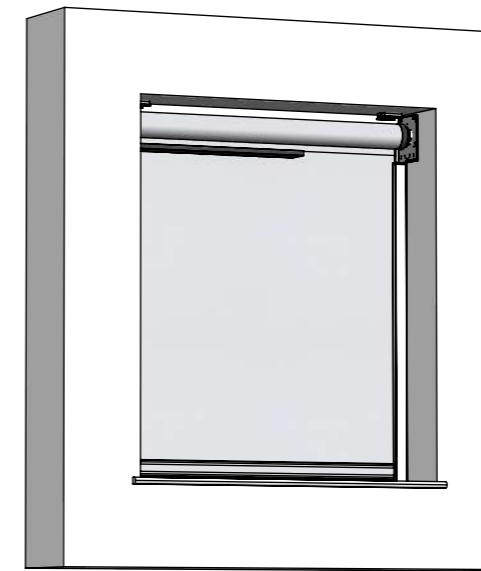

MOTOR RIGHT