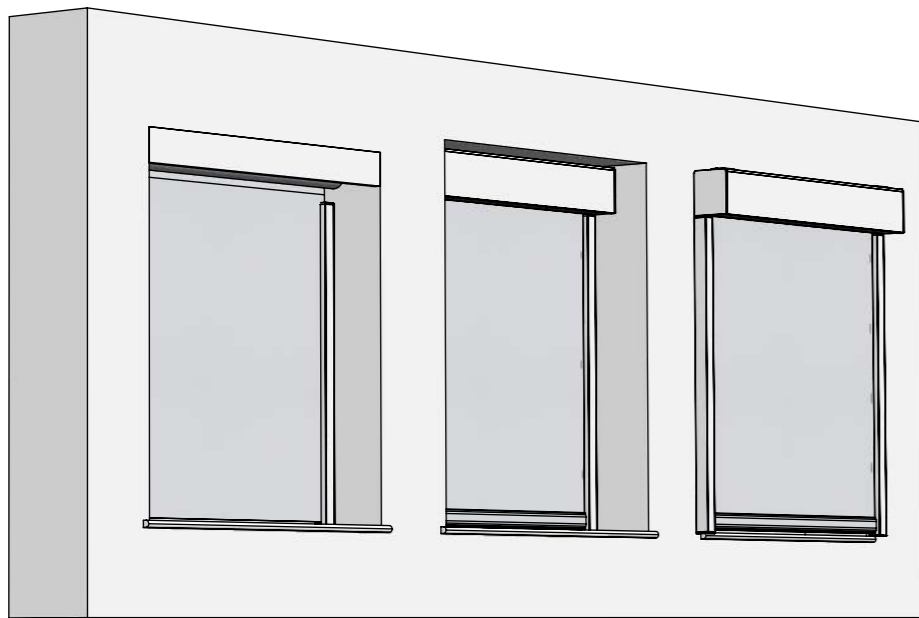

5700mm+ Drop Exceeds Maximum Testing Capacity

4300mm+ Width Exceeds Maximum Welding Capacity

• Shades marked YELLOW may be subject to aesthetic fabric defects such as waves, V's or wrinkling which can cause permanent fabric damage.
 • Shades marked GREY fall outside our standard production dimensions but may still be available as custom solutions.

WT-ZIPP-52

SMALL ZIPPED WINDOW TREATMENT

MOUNTING

Different fitting options require different measurements and installations. Shades can be mounted in a pocket, inside the window reveal or outside the reveal.