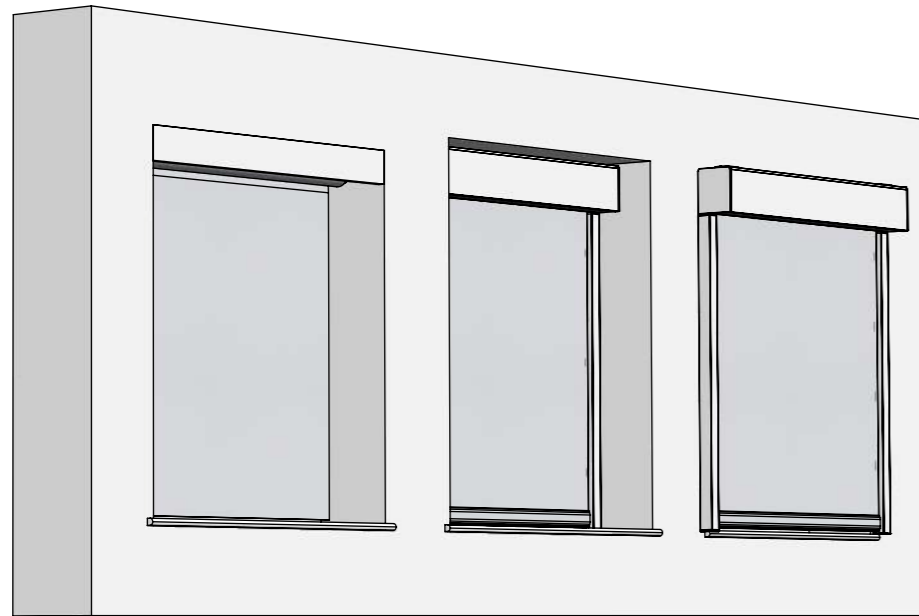

WT-ZIPP-75

LARGE ZIPPED WINDOW TREATMENT

future automation

MOUNTING

Different fitting options require different measurements and installations. Shades can be mounted in a pocket, inside the window reveal or outside the reveal.

POCKET / RECESS

INSIDE MOUNT

OUTSIDE MOUNT

MOTOR SIDE

Motor drive can be specified to be installed on left or right depending on location of cabling or power points. (always when looking at window)

MOTOR LEFT

REVERSE (OFF THE FRONT)

HEMBAR SELECTION

1. Open Pocket - Round Bar
2. Open Pocket - Flat Oval
3. Small Exposed (Zip / Non Zip)
4. **Medium Exposed - Chamfered (Zip / Non Zip)**
5. Medium Exposed - Square (Zip / Non Zip)
6. Large Exposed - Square (Zip / Non Zip)
7. Designer Tapered