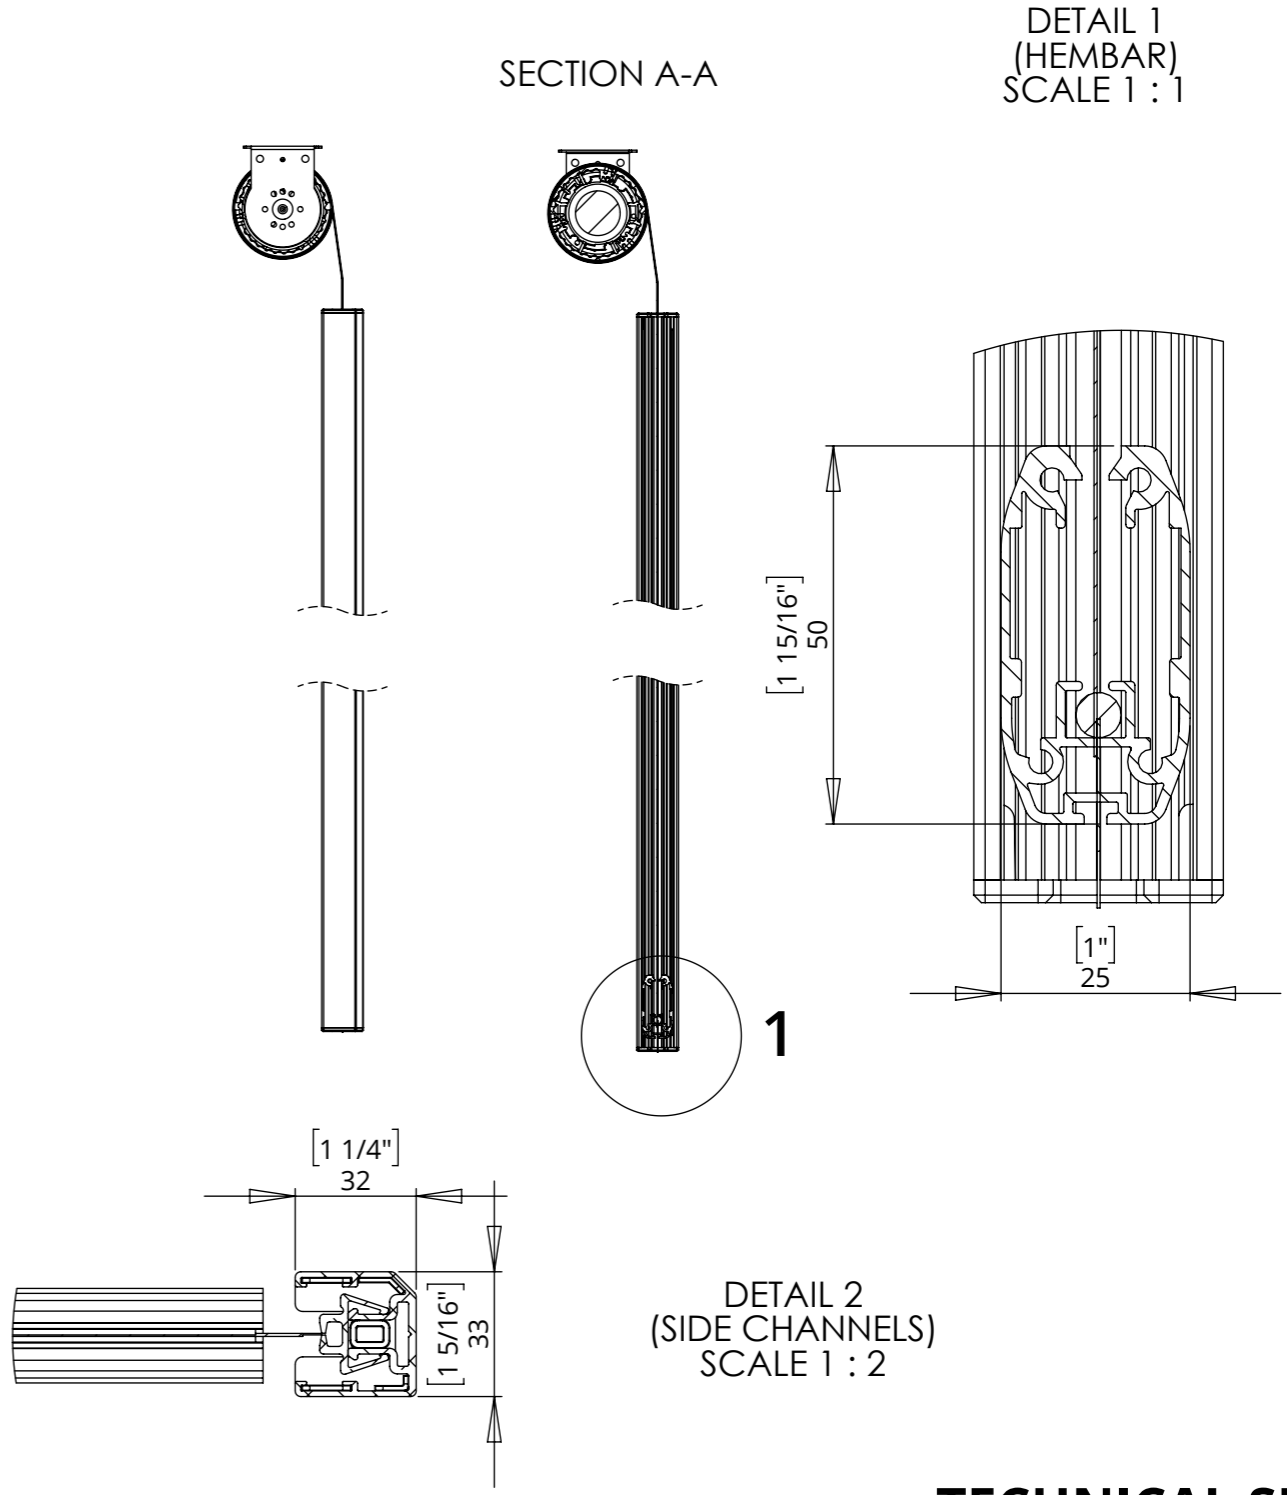

WT-ZIPP-75

LARGE ZIPPED WINDOW TREATMENT

WT-ZIPP-75

75mm Tube
 Approx 3.6m [142"] Max Width, 6.0m [236"] Max Drop; Upto 20sq/m [215sq/ft]

WT-ZIPP-75

LARGE ZIPPED WINDOW TREATMENT

WT-ZIPP-75

WT-ZIPP-75 - Gravity Roller Shade with Zipped Channels, 75mm Tube

WT-ZIPP-75

LARGE ZIPPED WINDOW TREATMENT

future automation

MOUNTING

Different fitting options require different measurements and installations. Shades can be mounted in a pocket, inside the window reveal or outside the reveal.

POCKET / RECESS

INSIDE MOUNT

OUTSIDE MOUNT

MOTOR SIDE

Motor drive can be specified to be installed on left or right depending on location of cabling or power points. (always when looking at window)

MOTOR LEFT