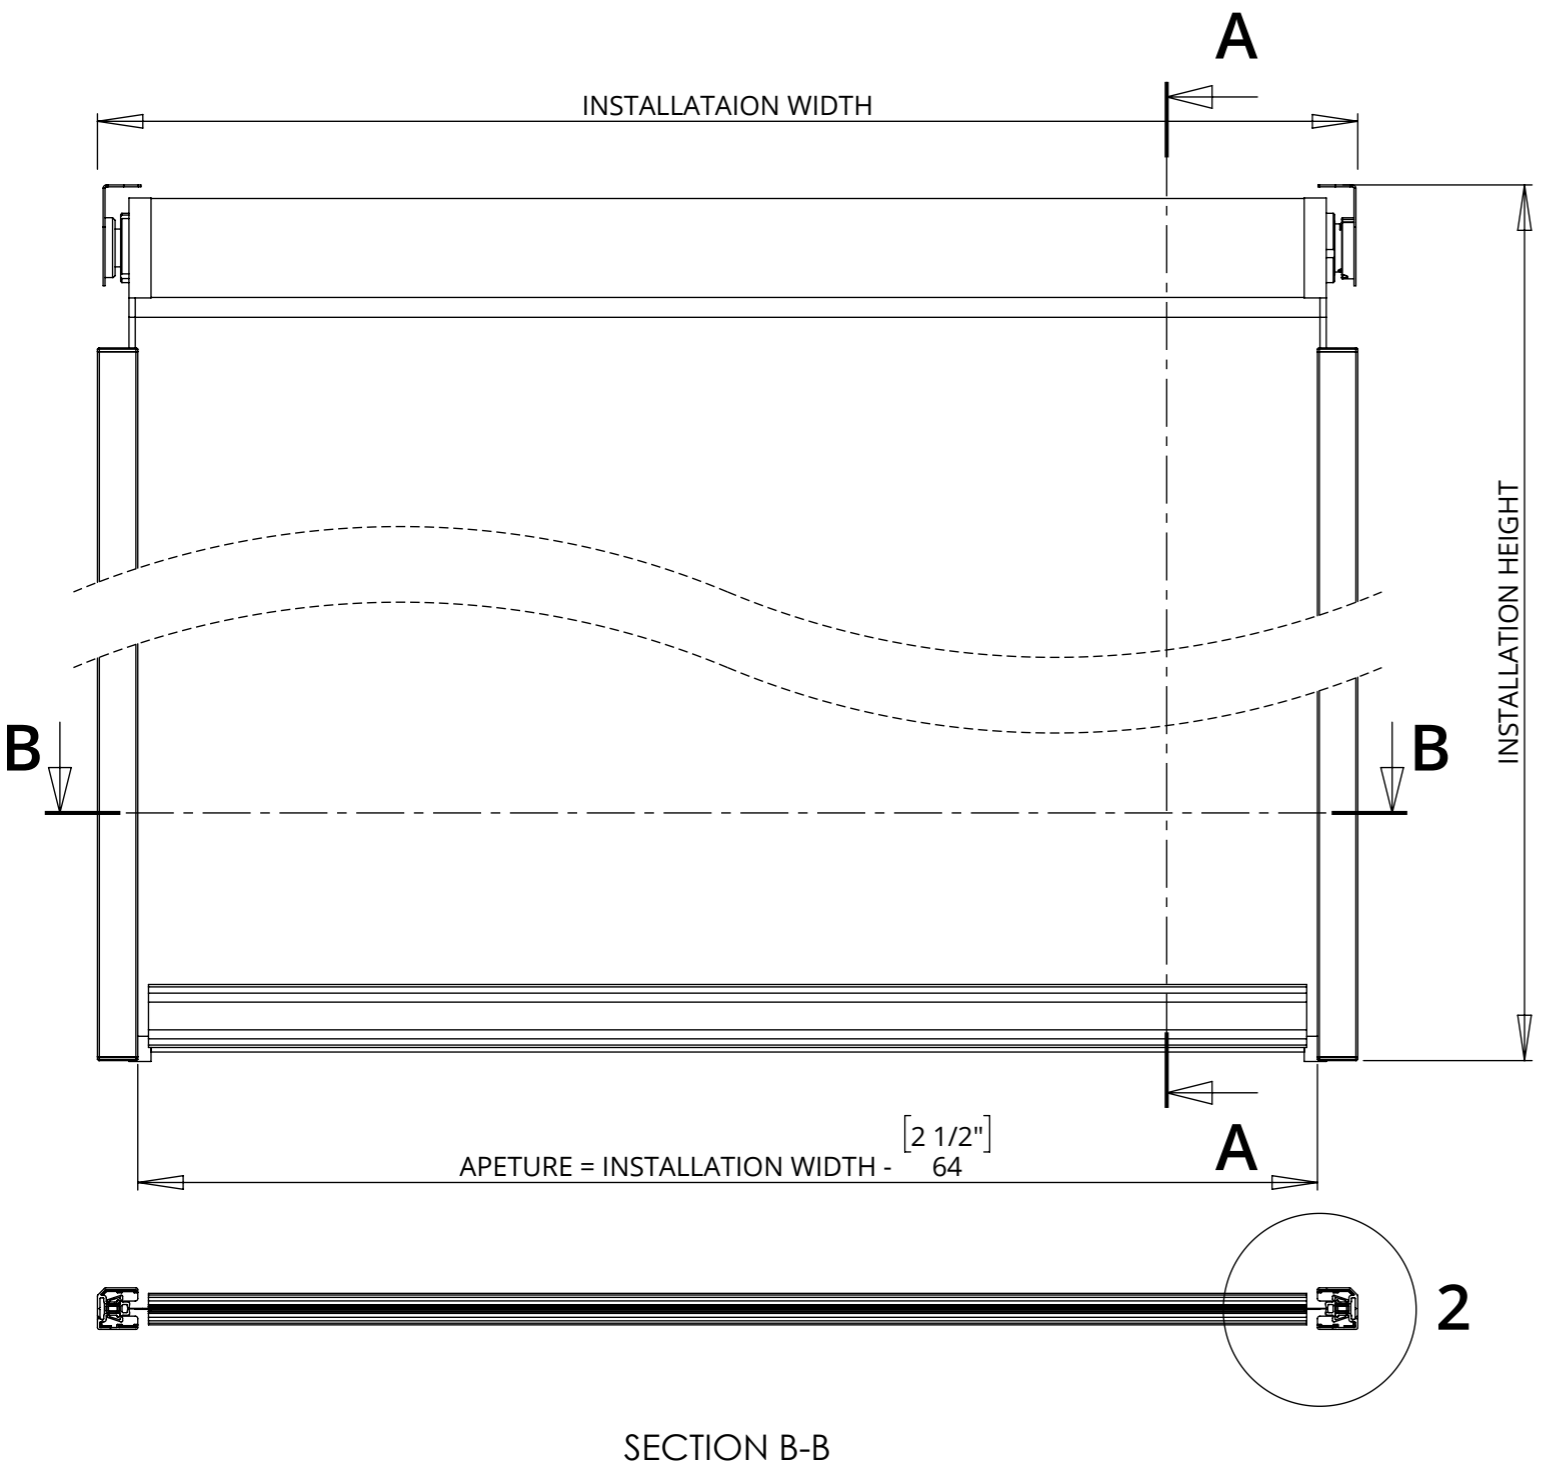

WT-ZIPP-75

LARGE ZIPPED WINDOW TREATMENT

WT-ZIPP-75

75mm Tube
 Approx 3.6m [142"] Max Width, 6.0m [236"] Max Drop; Upto 20sq/m [215sq/ft]

WT-ZIPP-75

LARGE ZIPPED WINDOW TREATMENT

WT-ZIPP-75

WT-ZIPP-75 - Gravity Roller Shade with Zipped Channels, 75mm Tube