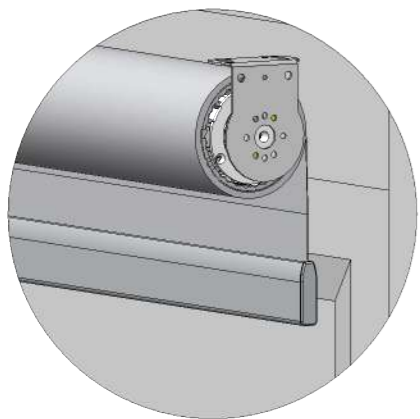

WT-ZIPP-75

LARGE ZIPPED WINDOW TREATMENT

future automation

MOUNTING

Different fitting options require different measurements and installations. Shades can be mounted in a pocket, inside the window reveal or outside the reveal.

POCKET / RECESS

INSIDE MOUNT

OUTSIDE MOUNT

MOTOR SIDE

Motor drive can be specified to be installed on left or right depending on location of cabling or power points. (always when looking at window)

MOTOR LEFT

MOTOR RIGHT

ROLL DIRECTION

Certain installations may require the shade to be mounted in the other orientation to clear door or window hardware and will affect how the shade is manufactured.

STANDARD (OFF THE BACK)

REVERSE (OFF THE FRONT)

HEMBAR SELECTION

1. Open Pocket - Round Bar
2. Open Pocket - Flat Oval
3. Small Exposed (Zip / Non Zip)
4. **Medium Exposed - Chamfered (Zip / Non Zip)**
5. Medium Exposed - Square (Zip / Non Zip)
6. Large Exposed - Square (Zip / Non Zip)
7. Designer Tapered