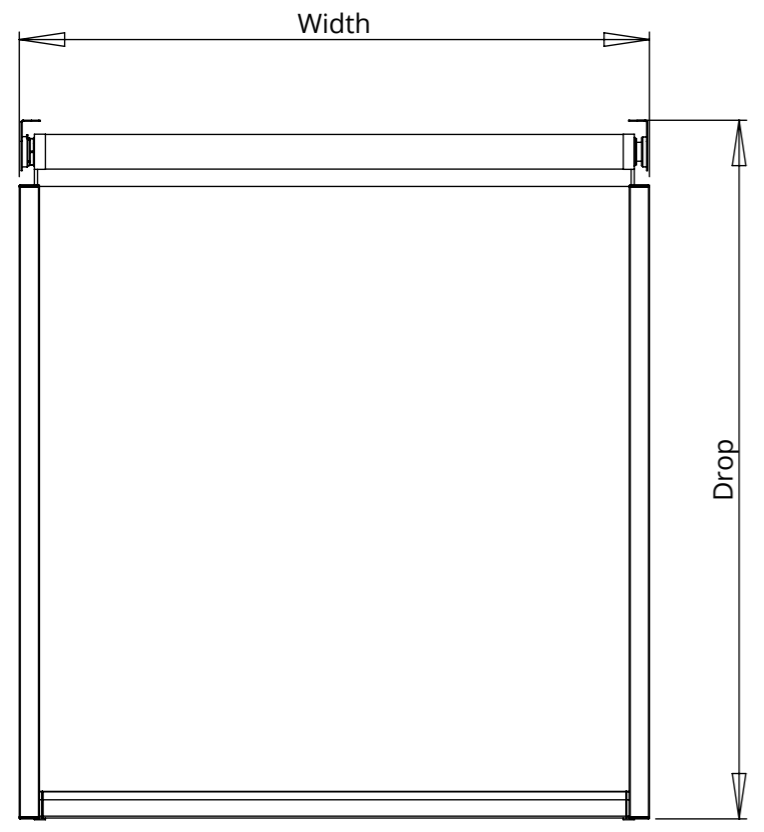

WT-ZIPP-75

LARGE ZIPPED WINDOW TREATMENT

WT-ZIPP-75

75mm Tube
 Approx 3.6m [142"] Max Width, 6.0m [236"] Max Drop; Upto 20sq/m [215sq/ft]

WT-ZIPP-75

LARGE ZIPPED WINDOW TREATMENT

WT-ZIPP-75

WT-ZIPP-75 - Gravity Roller Shade with Zipped Channels, 75mm Tube

WT-ZIPP-75

LARGE ZIPPED WINDOW TREATMENT

future automation

MOUNTING

Different fitting options require different measurements and installations. Shades can be mounted in a pocket, inside the window reveal or outside the reveal.