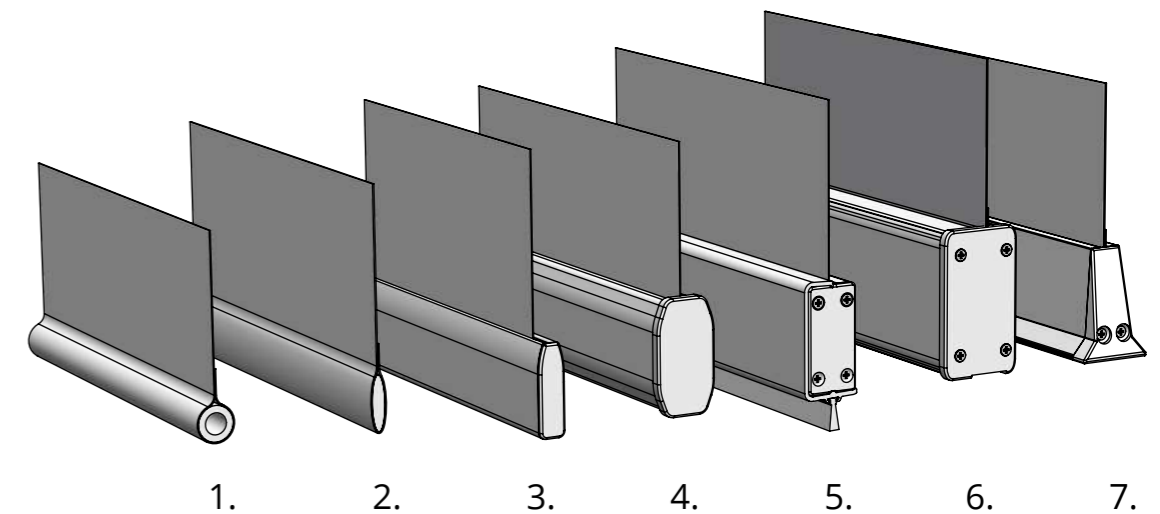

MOTOR RIGHT

ROLL DIRECTION

Certain installations may require the shade to be mounted in the other orientation to clear door or window hardware and will affect how the shade is manufactured.

STANDARD (OFF THE BACK)

REVERSE (OFF THE FRONT)

HEMBAR SELECTION

1. Open Pocket - Round Bar
2. Open Pocket - Flat Oval
3. Small Exposed (Zip / Non Zip)
4. **Medium Exposed - Chamfered (Zip / Non Zip)**
5. Medium Exposed - Square (Zip / Non Zip)
6. Large Exposed - Square (Zip / Non Zip)
7. Designer Tapered