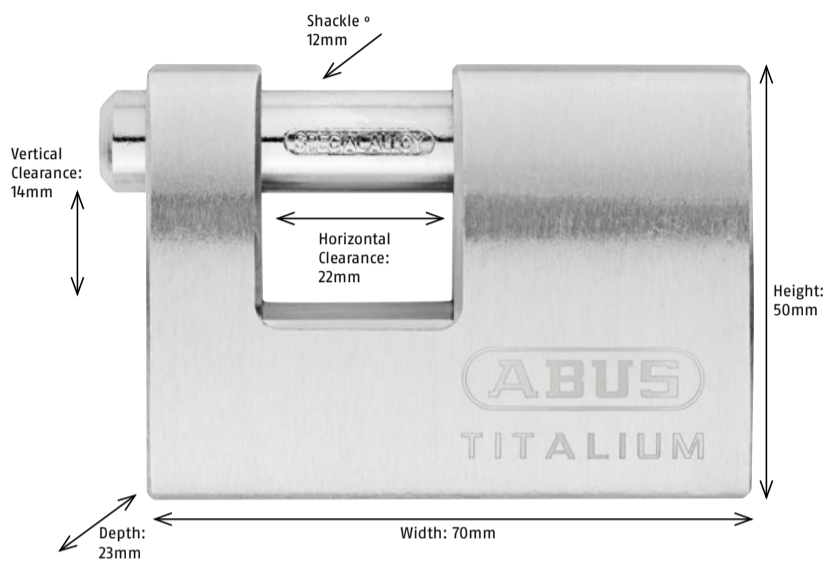

# Titalium | 98

## NEW ADDITION TO TITALIUM RANGE

The next level of success

**98TI/70**

**98TI/90**

### FEATURES AND BENEFITS

- 98TI/70 and 98TI/90 Block Locks
- Impressive solid Titalium lock body
- Strong 12mm hardened steel shackle
- High tech cylinder - 10 pins - 150,000 differs
- Convenient auto locking with reversible key
- Stylish security
- Attractive stainless steel finish