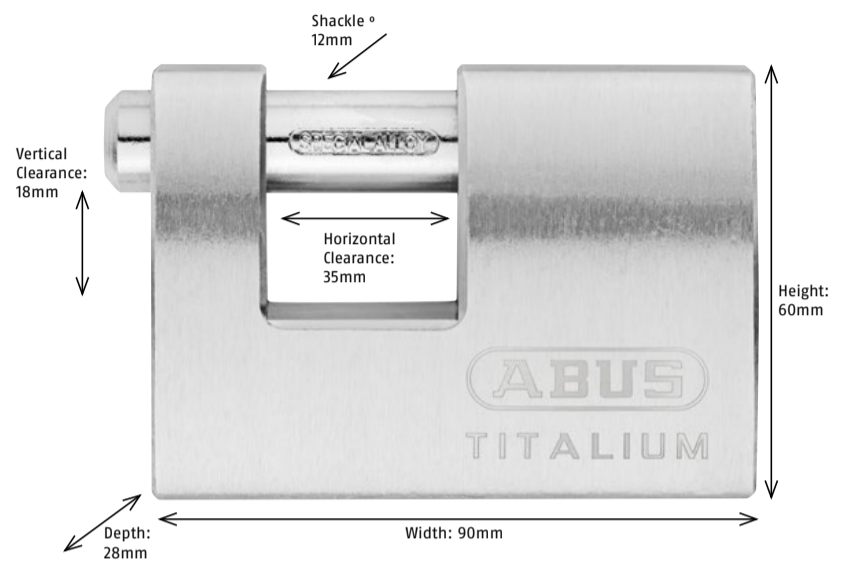

# Titalium | 98

## NEW ADDITION TO TITALIUM RANGE

The next level of success

**98TI/70**

**98TI/90**

### FEATURES AND BENEFITS

- 98TI/70 and 98TI/90 Block Locks
- Impressive solid Titalium lock body
- Strong 12mm hardened steel shackle
- High tech cylinder - 10 pins - 150,000 differs
- Convenient auto locking with reversible key
- Stylish security
- Attractive stainless steel finish