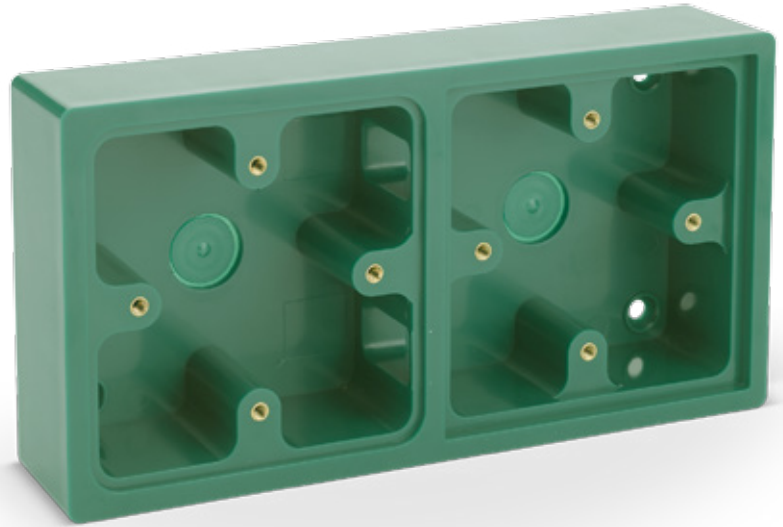

ICS-DBB

Double Back Box

- ABS plastic
- Suitable for all exit buttons and break glass units
- Horizontal or vertical
- Surface mount
- Internal cable ways

H	W	D
100	189	38

DBB-21-02

Backbox with button and breakglass

- Exit button
- Breakglass call point (Double Pole)

DBB-21-04

Backbox with button and breakglass

- **ITW** Green dome exit button
- Breakglass call point (Double Pole)

DBB-22-02

Backbox with button and resettable call point

- Exit button
- Resettable call point (Double Pole)

DBB-22-04

Backbox with button and resettable call point

- **ITW** Green dome exit button
- Resettable call point (Double Pole)