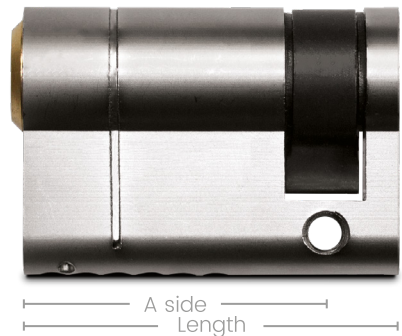

## DUAL FINISH

Dual Finish Cylinder utilises both Nickel Plated & Polished Brass in a versatile design.

## SACRIFICIAL CUT

Sacrificial cut increases the level of security against snapping with a pre-determined break point.

KEY & KEY

HALF

KEY & TURN

## DESCRIPTION

The Asec Vital Dual Finish 6-Pin Euro Cylinder has a combined finish of a nickel plated body and a polished brass plug, this gives you a stylish yet cost effective cylinder that is suitable for use in both nickel and brass applications. These cylinders are drill, pick and pull resistant and have a sacrificial cut that increases the level of security against snapping with a predetermined break point.

## FEATURES

- Dual finish - Nickel Plated and Polished Brass
- Supplied with 3 keys
- Sacrificial cut
- 6-pin mechanism
- Range of sizes
- 30,000 differs
- Universal profile
- Anti-Drill, Anti-Pick and Anti-Pull