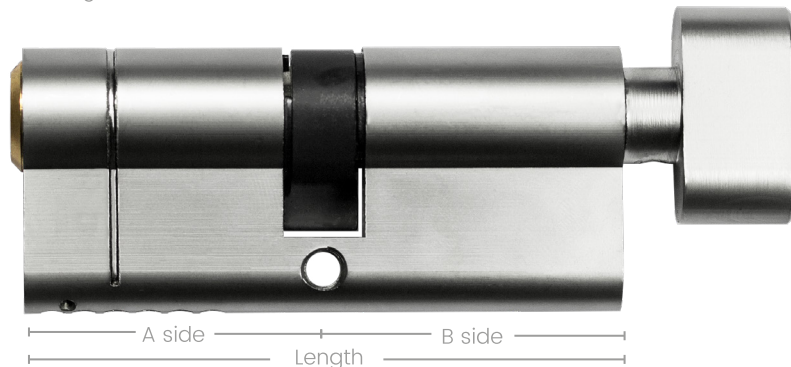

## DUAL FINISH

Dual Finish Cylinder utilises both Nickel Plated & Polished Brass in a versatile design.

## SACRIFICIAL CUT

Sacrificial cut increases the level of security against snapping with a pre-determined break point.

KEY & KEY

HALF

KEY & TURN

## DESCRIPTION

The Asec Vital Dual Finish 6-Pin Euro Cylinder has a combined finish of a nickel plated body and a polished brass plug, this gives you a stylish yet cost effective cylinder that is suitable for use in both nickel and brass applications. These cylinders are drill, pick and pull resistant and have a sacrificial cut that increases the level of security against snapping with a predetermined break point.

## FEATURES

- Dual finish - Nickel Plated and Polished Brass
- Supplied with 3 keys
- Sacrificial cut
- 6-pin mechanism
- Range of sizes
- 30,000 differs
- Universal profile
- Anti-Drill, Anti-Pick and Anti-Pull