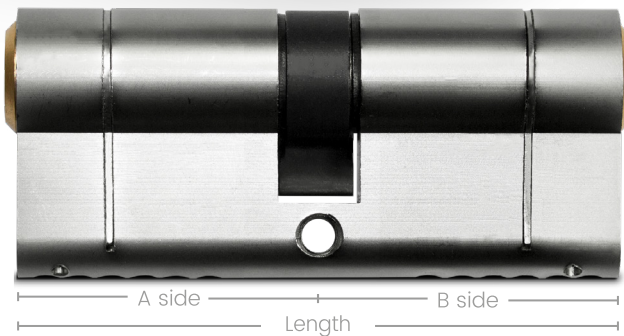

## DUAL FINISH

Dual Finish Cylinder utilises both Nickel Plated & Polished Brass in a versatile design.

## SACRIFICIAL CUT

Sacrificial cut increases the level of security against snapping with a pre-determined break point.

KEY & KEY

HALF

KEY & TURN

## DESCRIPTION

The Asec Vital Dual Finish 6-Pin Euro Cylinder has a combined finish of a nickel plated body and a polished brass plug, this gives you a stylish yet cost effective cylinder that is suitable for use in both nickel and brass applications. These cylinders are drill, pick and pull resistant and have a sacrificial cut that increases the level of security against snapping with a predetermined break point.

## FEATURES

- Dual finish - Nickel Plated and Polished Brass
- Supplied with 3 keys
- Sacrificial cut
- 6-pin mechanism
- Range of sizes
- 30,000 differs
- Universal profile
- Anti-Drill, Anti-Pick and Anti-Pull