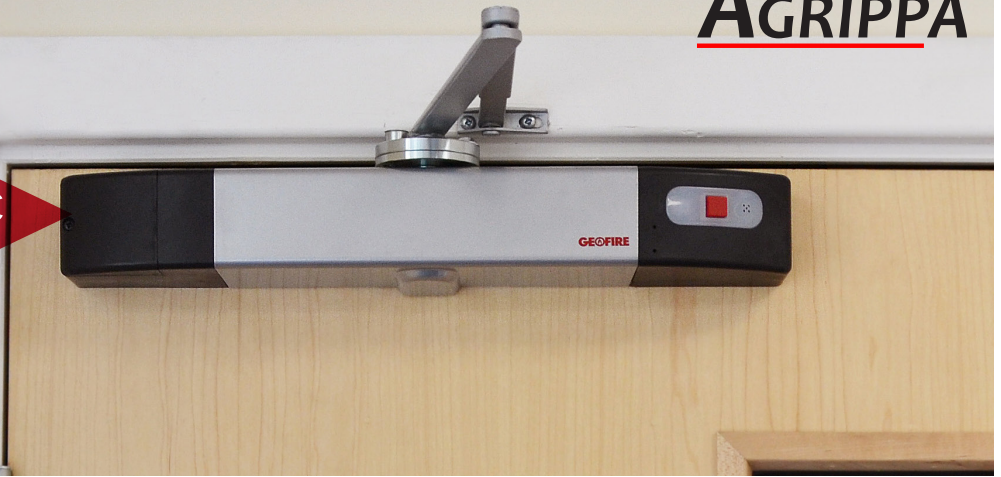

Agrippa acoustic door closer

The Agrippa fire door closer 'listens and learns' the sound of your specific fire alarm, releasing the door in the event of a fire.

How does it work?

1

The Agrippa door closer is battery powered and wire-free. The device is installed at the top of the door.

2

Using 'listen and learn' technology, the device learns the sound of the building's fire alarm.

3

The Agrippa door closer recognises the fire alarm and automatically releases the door, protecting the building.

Features and benefits

- Eases access and improves ventilation
- Makes heavy fire doors light and easy to move
- Battery powered and wire-free, no disruption to building
- Easy installation
- Reduces false activations through 'listen and learn' technology
- Free-swing mode feature allowing the door to be held open in any position
- 12 month warranty

Technical specification

- Battery operated (Includes two C-cell batteries)
- L-463mm x W-71mm x D-76mm
- Holding angle 65-105 degrees
- Approved to EN1155 and EN1154
- CE marked through the Construction Products Regulation
- EMC approved