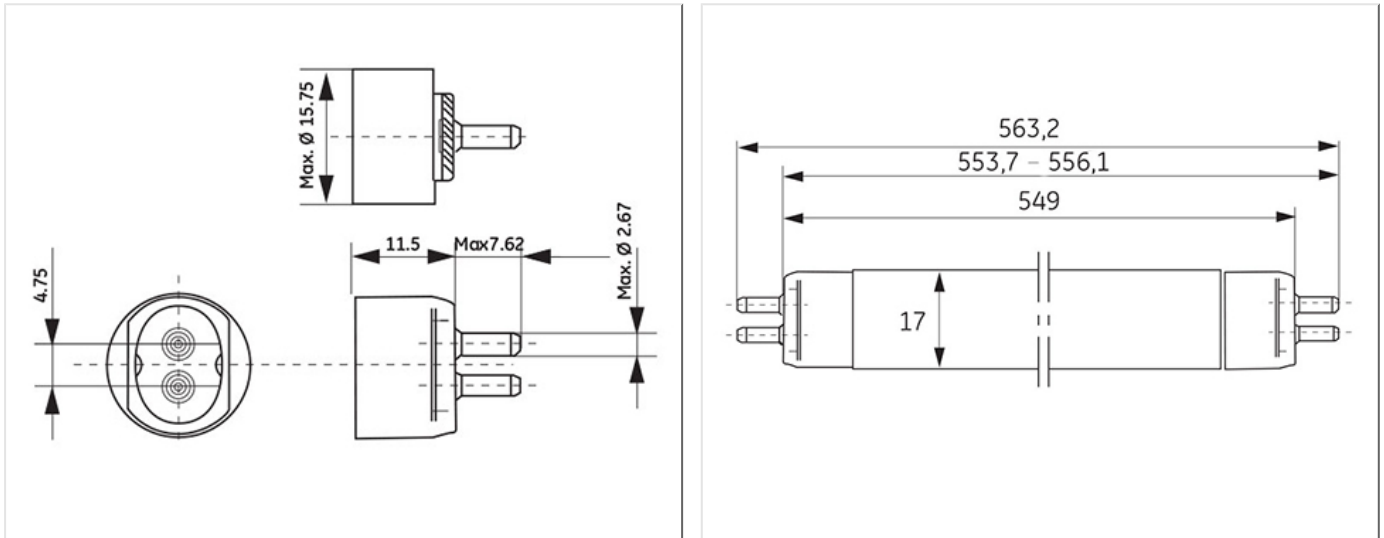

Technical drawing