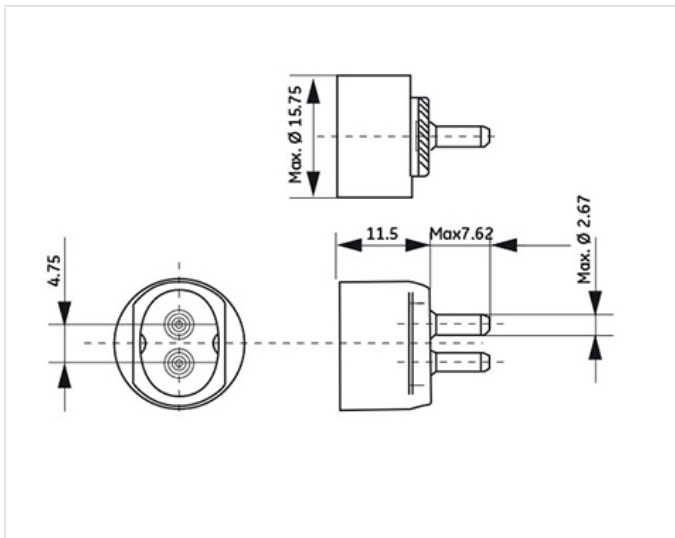

Logistic data

DUN Code	00043168394413
EAN Code	0043168394413
Pack Quantity	25
Layer quantity	2000 EUR, 6000 UK
Layer quantity EUR	2000
Layer quantity UK	6000
Pallet quantity EUR (PC)	8000
Pallet quantity UK (PC)	12000
Outer case size	90 x 157 x 90 (mm)
Product status	Available

Technical drawing