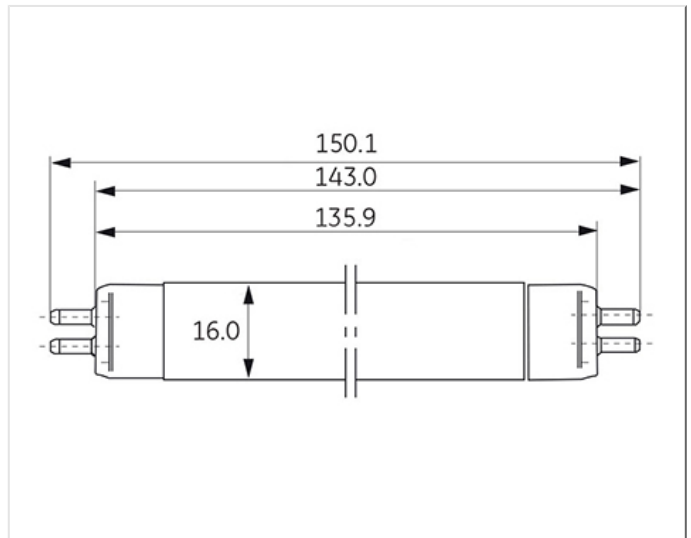

Logistic data

DUN Code	00043168394413
EAN Code	0043168394413
Pack Quantity	25
Layer quantity	2000 EUR, 6000 UK
Layer quantity EUR	2000
Layer quantity UK	6000
Pallet quantity EUR (PC)	8000
Pallet quantity UK (PC)	12000
Outer case size	90 x 157 x 90 (mm)
Product status	Available

Technical drawing