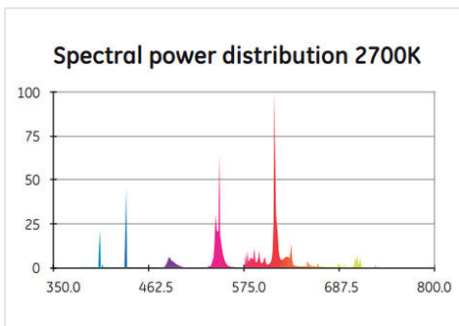

Spectral distribution