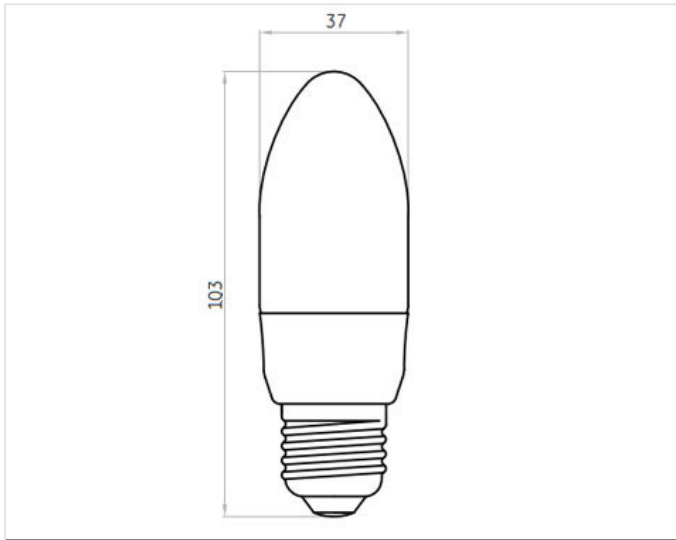

Technical drawing