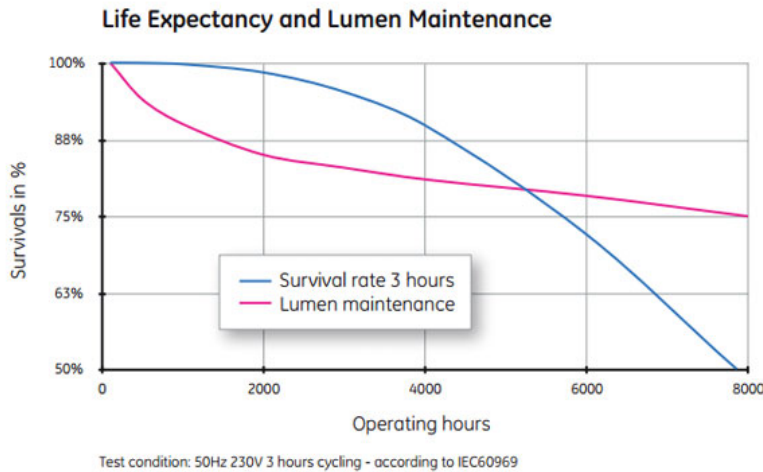

Survival data

Hours	Survival rate 3 hours	Lumen maintenance
100	1.00	1.00
2,000	0.98	0.85
4,000	0.90	0.81
6,000	0.72	0.78
8,000	0.50	0.75

Downloads & Links

[Go to the catalog site (HTTP)](#)

[CFL Integrated Spectrum Catalogue (PDF)](#)

[Candle 8.000 Hrs Data sheet (PDF)](#)

[Disposing and Cleaning of CFL Lamps (HTTP)](#)

[Lighting design tools & calculators (HTTP)](#)

[Datasheets (HTTP)](#)

[High-res images / Technical drawings (HTTP)](#)

[Certificate for the Quality Management System of GE Lighting EMEA (PDF)](#)

[Certificate for the Environmental Management System of GE Lighting EMEA (PDF)](#)