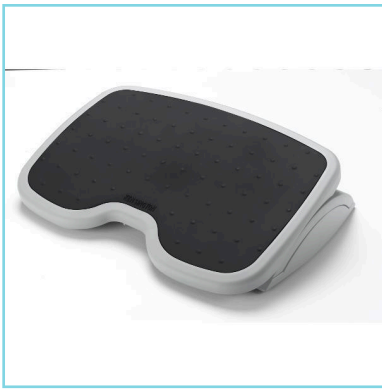

SoleMate Footrest

56145

Product Description

Footrests keep legs elevated for improved posture and circulation while you work at a desk and help reduce pressure on the lower back. They are easily adjustable for extra comfort while there is a range of specifications available to suit individual requirements.

Features

- Textured foot grip panel helps prevent slipping
- Sturdy durable construction 450cm x 350cm (WxD)
- Elevates legs to improve posture and circulation and reduce lower back pressure
- Helps reduce pressure on lower back and alleviate discomfort from sitting
- Tilts up to 20 degrees for additional comfort