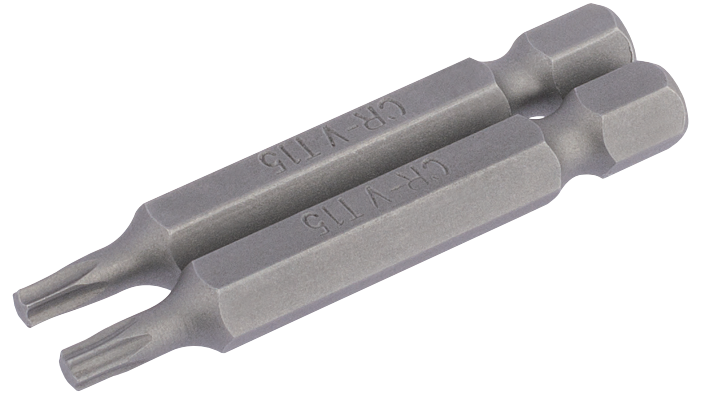

Draper TX-STAR® Long Insert Bits, 1/4" Hex

BRAND Draper

WARRANTY Lifetime

FEATURES

- Chrome vanadium steel hardened, tempered with shot blast finish

DESCRIPTION

Chrome vanadium steel hardened, tempered with shot blast finish.

Draper TX-STAR® products are compatible with †Torx fixing systems. †Torx is the registered trademark of Acument Intellectual Properties LLC.

Stock No.	Description	Blade Tip	Length	Type	Pack Size
66338	Insert Bit Set	T6	25mm	TX-STAR®	2
66421	Insert Bit Set	T7	25mm	TX-STAR®	2
66426	Insert Bit Set	T8	25mm	TX-STAR®	2
66427	Insert Bit Set	T9	25mm	TX-STAR®	2
66428	Insert Bit Set	T10	25mm	TX-STAR®	2
66429	Insert Bit Set	T15	25mm	TX-STAR®	2
66430	Insert Bit Set	T20	25mm	TX-STAR®	2
66431	Insert Bit Set	T25	25mm	TX-STAR®	2
66434	Insert Bit Set	T27	25mm	TX-STAR®	2
66435	Insert Bit Set	T30	25mm	TX-STAR®	2
66437	Insert Bit Set	T40	25mm	TX-STAR®	2
66481	Insert Bit Set	T6	50mm	TX-STAR®	2
66483	Insert Bit Set	T7	50mm	TX-STAR®	2
66484	Insert Bit Set	T8	50mm	TX-STAR®	2
66485	Insert Bit Set	T9	50mm	TX-STAR®	2
66486	Insert Bit Set	T10	50mm	TX-STAR®	2
66487	Insert Bit Set	T15	50mm	TX-STAR®	2
66488	Insert Bit Set	T20	50mm	TX-STAR®	2
66489	Insert Bit Set	T25	50mm	TX-STAR®	2
66490	Insert Bit Set	T27	50mm	TX-STAR®	2
66491	Insert Bit Set	T30	50mm	TX-STAR®	2
66624	Insert Bit Set	T40	50mm	TX-STAR®	2
66827	Insert Bit Set	T6	75mm	TX-STAR®	2
66829	Insert Bit Set	T7	75mm	TX-STAR®	2
66830	Insert Bit Set	T8	75mm	TX-STAR®	2
66905	Insert Bit Set	T6	100mm	TX-STAR®	1
66906	Insert Bit Set	T7	100mm	TX-STAR®	1
66907	Insert Bit Set	T8	100mm	TX-STAR®	1
66908	Insert Bit Set	T9	100mm	TX-STAR®	1
66911	Insert Bit Set	T10	100mm	TX-STAR®	1
66913	Insert Bit Set	T15	100mm	TX-STAR®	1
66929	Insert Bit Set	T20	100mm	TX-STAR®	1
66938	Insert Bit Set	T25	100mm	TX-STAR®	1
66940	Insert Bit Set	T27	100mm	TX-STAR®	1
67006	Insert Bit Set	T30	100mm	TX-STAR®	1
67014	Insert Bit Set	T40	100mm	TX-STAR®	1