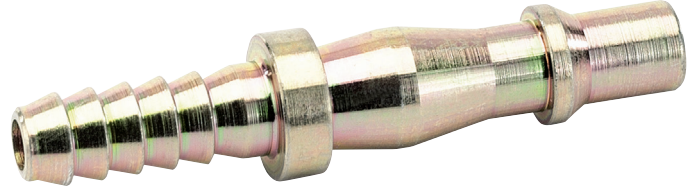

PCL Standard and Vertex Air Line Coupling Adaptor Tailpieces (Display Packed)

BRAND Draper

WARRANTY 12 months

FEATURES

- Integral adaptor/tailpieces

DESCRIPTION

Integral adaptor/tailpieces. Display packed five tailpieces per card.

Order number of cards required (5 per card)

Stock No.	Bore	For Hose
25836	3/16"	4.75mm
25834	1/4"	6.35mm
25837	5/16"	7.9mm
25839	3/8"	9.5mm