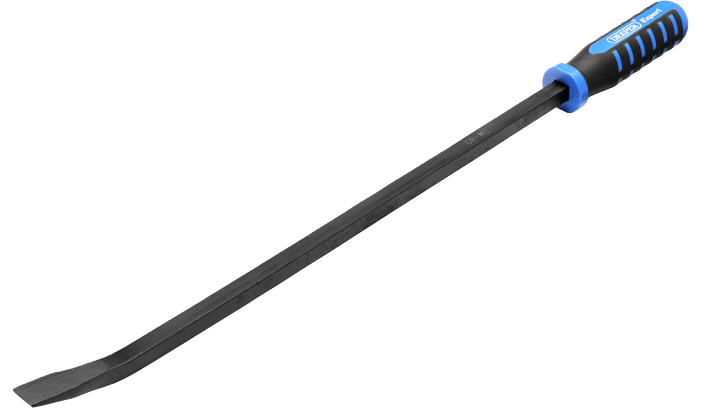

Draper Expert Soft Grip Pry Bar, 600mm

STOCK No. 27779 **BRAND** Draper Expert

BARCODE 5059482073687

WARRANTY Lifetime

FEATURES

- Curved blade for enhanced leverage
- Striking cap for hammer-through action
- Shock resistant soft grip handle
- Made from hardened and tempered chrome molybdenum steel
- Blackened finish for added corrosion protection
- Supplied with protective cap for the blade tip

DESCRIPTION

This pry bar is designed for optimal performance and user comfort. It features a curved blade for enhanced leverage and a striking cap that allows for effective hammer-through action. The shock resistant soft grip handle provides a secure and comfortable hold, making it easier to tackle tough tasks. Made from hardened and tempered chrome molybdenum steel with a corrosion resistant blackened finish, this pry bar is built for strength and durability. It comes with a protective cap for the blade tip, ensuring safe storage and transport.

CONTENTS

1 x Draper Expert Soft Grip Pry Bar, 600mm

SPECIFICATIONS

Length	600mm (24")
Shaft length	472mm
Shaft diameter	12.65mm
Shaft angle	20-24°
Tip width	20mm
Weight	0.87kg

[Link to product - drapertools.com](https://www.drapertools.com)