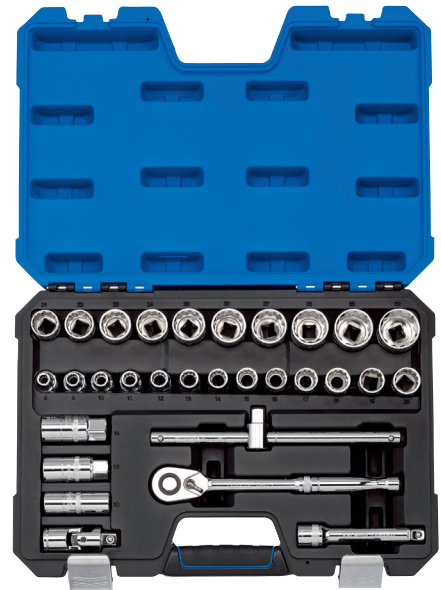

Draper Expert Metric Socket Set, 1/2" Sq. Dr. (30 Piece)

STOCK No. 16466 **BRAND** Draper Expert

BARCODE 5010559164660

WARRANTY Lifetime

FEATURES

- 23 sockets size
- 3 spark plug
- Reversible ratchet
- Wobble extension bar
- Sliding 'T' bar
- Universal joint

DESCRIPTION

Twelve point socket made from chrome vanadium steel that's hardened and tempered with a polished finish. Each socket has a knurled ring for extra grip. Supplied with a 72 tooth reversible ratchet and accessories. Packed in a tough plastic storage case with soft grip handle.

Manufactured and tested generally in accordance with DIN3122 and ISO3315 Specifications

CONTENTS

23 x Socket: 8, 9, 10, 11, 12, 13, 14, 15, 16, 17, 18, 19, 20, 21, 22, 23, 24, 25, 26, 27, 28, 30, 32mm

3 x Spark plug socket: 10, 12, 14mm

1 x 72 tooth reversible ratchet with "quick release" button

1 x Wobble extension bar, 125mm

1 x Sliding 'T' bar

1 x Universal joint

[Link to product - drapertools.com](https://www.drapertools.com)