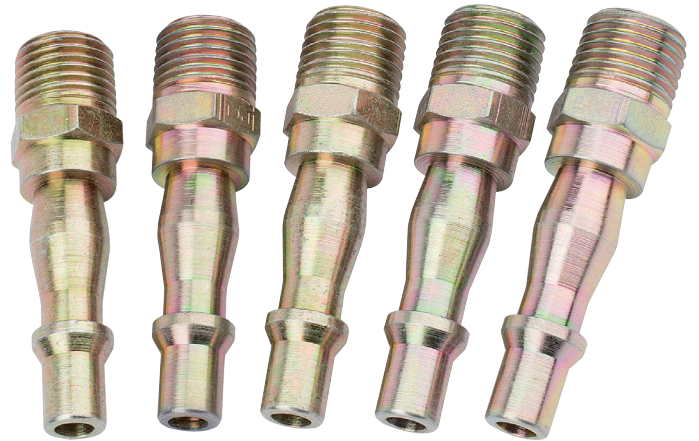

## PCL Standard and Vertex Air Line Coupling Screw Adaptors (Display Packed)

**BRAND** Draper

**WARRANTY** 12 months

### FEATURES

- Screw adaptor, male thread 1/4" BSP taper

### DESCRIPTION

Screw adaptor, male thread BSP taper. Display packed five adaptors per card.

**Order number of cards required (5 per card)**

Stock No.	Thread	Type
25832	1/4"	Male
25835	3/8"	Male