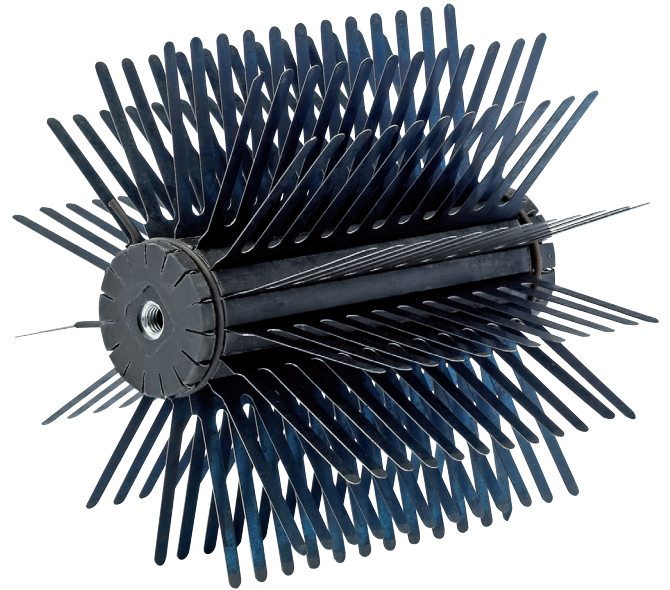

Spare Roller for 02168 Tyrolean Flicker Machine

STOCK No. 02248 **BRAND** Draper

BARCODE 5010559022489

WARRANTY Consumable Warranty Applies

FEATURES

- Easy to use
 - Hand operated wall coating sprayer
 - For the applying Tyrolean and roughcast wall coating
 - Large capacity stainless steel body
 - Adjustable ratchet pressure bar allowing the mixture to be flicked
 - Fitted with a removable reducer plate for small areas of re-touch work
-

DESCRIPTION

Easy to use, hand operated wall coating sprayer for the application of Tyrolean and roughcast wall coating on exterior and interior walls. The heavy duty, large capacity stainless steel body is fitted with an adjustable ratchet pressure bar allowing the mixture to be flicked onto the wall from the sprung tines on the comb rotating on a spindle. Also fitted with a removable reducer plate for small areas of re-touch work.

CONTENTS

1 x Spare Roller for 02168 Tyrolean Flicker Machine

[Link to product - drapertools.com](https://www.drapertools.com)