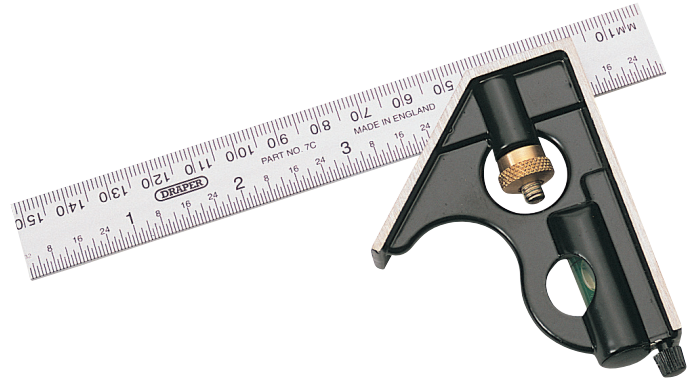

Combination Squares

BRAND Draper

WARRANTY Lifetime

FEATURES

- Metal stock with polished faces, brass adjusting screw, spirit level and scriber
- Aluminium blade graduated both sides in metric and imperial

DESCRIPTION

Matt black metal stock with polished faces, brass adjusting screw, spirit level and scriber. Aluminium blade graduated (on both sides of the blade) metric on one edge and imperial on the other. Display packed.

Stock No.	Length
34702	150mm
34703	300mm