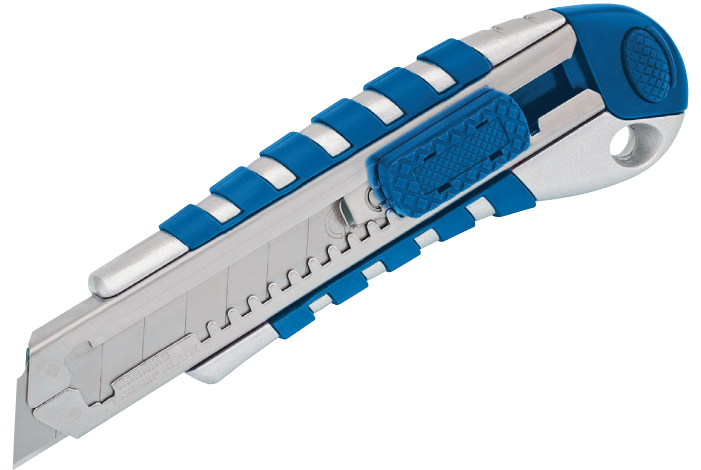

## Soft Grip 18mm Retractable Segment Blade Knife

**BRAND** Draper

**WARRANTY** Consumable Warranty

### FEATURES

- Zinc alloy body with soft grip and a seven segment blade
- Includes push button blade positioner, segment break off recess and two spare blade strips

### DESCRIPTION

Zinc alloy body with soft grip and a seven segment blade incorporating a metal guide shroud for extra protection. Includes push button blade positioner, segment break off recess and two spare blade strips. Display packed.