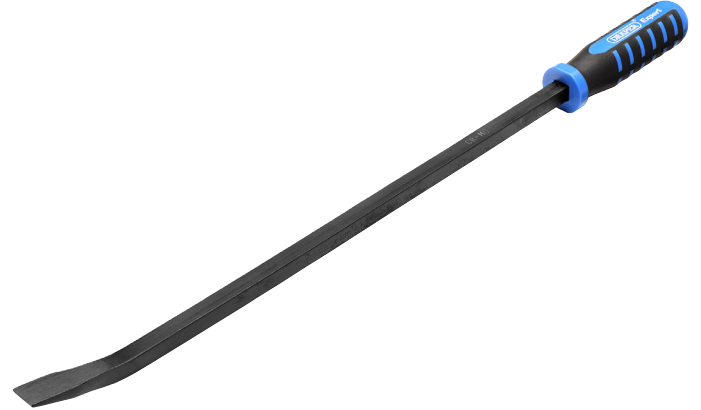

## Draper Expert Soft Grip Pry Bar, 600mm

**STOCK No.** 27779 **BRAND** Draper Expert

**BARCODE** 5059482073687

**WARRANTY** Lifetime

### FEATURES

- Curved blade for enhanced leverage
- Striking cap for hammer-through action
- Shock resistant soft grip handle
- Made from hardened and tempered chrome molybdenum steel
- Blackened finish for added corrosion protection
- Supplied with protective cap for the blade tip

### DESCRIPTION

This pry bar is designed for optimal performance and user comfort. It features a curved blade for enhanced leverage and a striking cap that allows for effective hammer-through action. The shock resistant soft grip handle provides a secure and comfortable hold, making it easier to tackle tough tasks. Made from hardened and tempered chrome molybdenum steel with a corrosion resistant blackened finish, this pry bar is built for strength and durability. It comes with a protective cap for the blade tip, ensuring safe storage and transport.

### SPECIFICATIONS

Length	600mm (24")
Shaft length	472mm
Shaft diameter	12.65mm
Shaft angle	20-24°
Tip width	20mm
Weight	0.87kg

[Link to product - drapertools.com](https://www.drapertools.com)