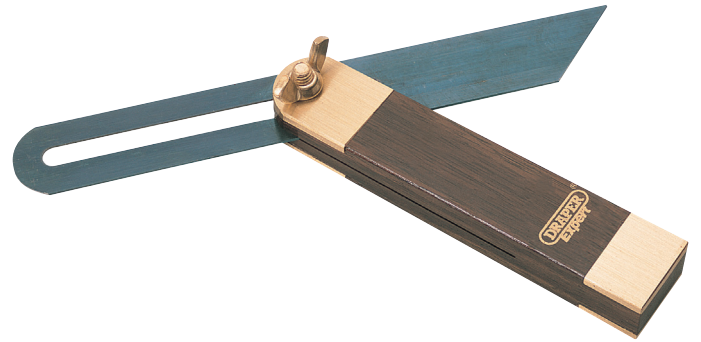

Draper Expert Adjustable Carpenters Bevel, 190mm

STOCK No. 54233 **BRAND** Draper Expert

BARCODE 5010559542338

WARRANTY Lifetime

FEATURES

- Polished hardwood stock with brass ends and wing nut
 - Fitted with straight and true blued steel blade
-

DESCRIPTION

With polished hardwood stock with brass ends and wing nut. Fitted with straight and true blued steel blade.

CONTENTS

1 x Adjustable Carpenter's Bevel, 190mm

[Link to product - drapertools.com](https://www.drapertools.com)