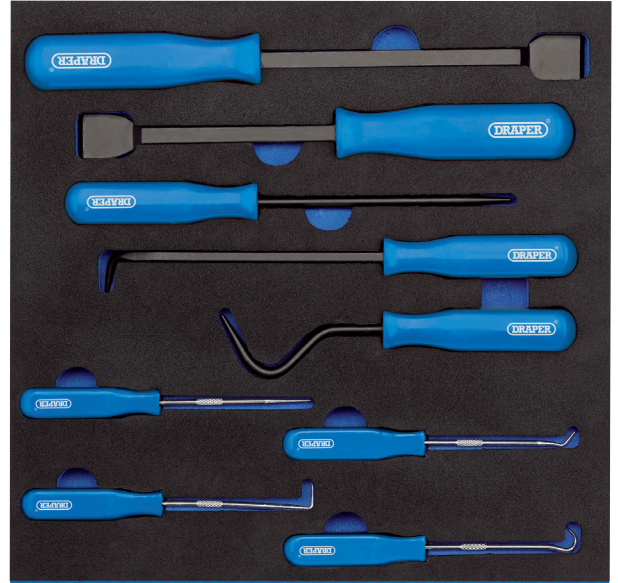

Scraper, Hook and Pick Set in 1/2 Drawer EVA Insert Tray (9 Piece)

STOCK No. 63500 BRAND Draper

BARCODE 5010559635009

WARRANTY Lifetime

FEATURES

-

DESCRIPTION

Scraper, hook and pick set suitable for a variety of jobs in the automotive industry and the workshop. Scrapers manufactured from carbon steel, which is correctly hardened and tempered with a black phosphate finish and picks made from chrome vanadium steel. Fitted with plastic handles. Supplied complete in a two tone 1/2 drawer EVA insert tray made from closed cell foam. Suitable to be used in Draper and Draper Expert tool chests and other manufacturers similar tool chests.

CONTENTS

- 1 x Mini Awl
- 1 x Mini U Hook
- 1 x Mini L Hook
- 1 x Mini V Hook
- 1 x Radiator Hose Remover, 165mm
- 1 x Cotter Pin Puller, 210mm
- 1 x Scratch Awl, 220mm
- 1 x Multipurpose Scraper, 230mm
- 1 x Multipurpose Scraper, 260mm