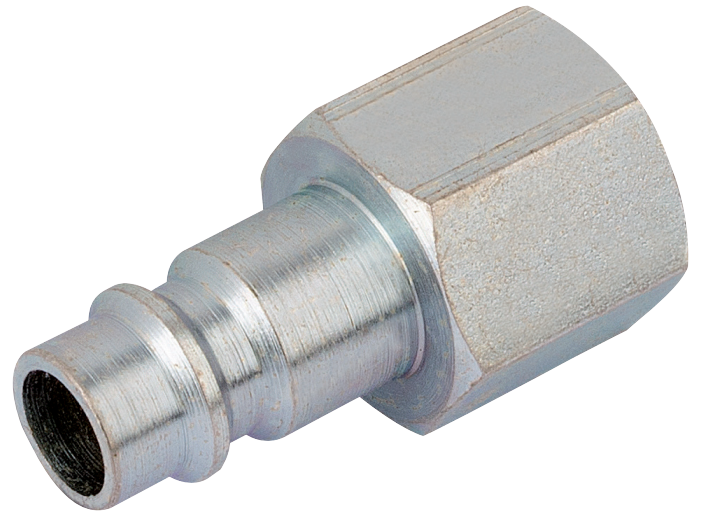

1/4" BSP Female Nut PCL Euro Coupling Adaptor (Sold Loose)

STOCK No. 54419 **BRAND** Draper

BARCODE 5010559544196

WARRANTY 12 months parts and labour

FEATURES

- For heavy duty high flow applications
- Tested to over 1million cycles
- Connects to most popular and European adaptor profiles (Cejn, Rectus etc)
- Zinc passivated to significantly improve corrosion resistance
- Hard wearing steel construction

DESCRIPTION

For heavy duty high flow applications, tested to over 1 million cycles, connects to most popular and European adaptor profiles (Cejn, Rectus etc.), zinc passivated to significantly improve corrosion resistance, hard wearing steel construction. Sold loose.

CONTENTS

1 x 1/4" BSP Female Nut PCL Euro Coupling Adaptor (Sold Loose)

SPECIFICATIONS

Max Burst Pressure	2030psi (140bar)
Max Working Pressure	500psi (35bar)
Nominal Flow Diameter	7.4mm
Temperature Range	-40 to 100°C
Test Pressure	725psi (50bar)
Pressure Drop	0.5bar = 78cfm (2200L/min)