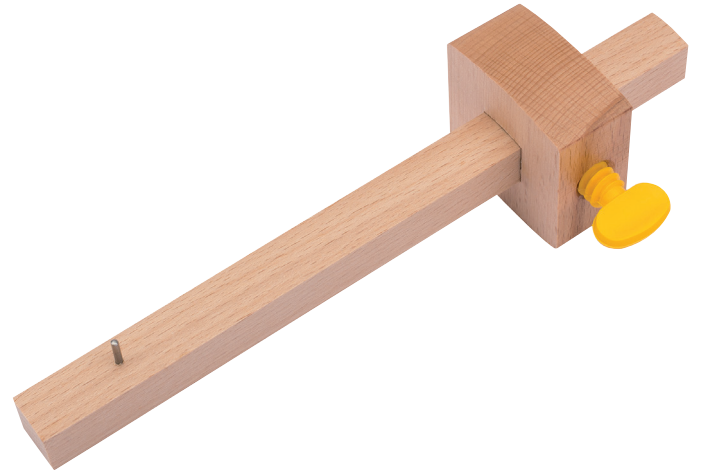

Carpenters Marking Gauge

STOCK No. 64440 BRAND Draper

BARCODE 5010559644407

WARRANTY Lifetime

FEATURES

- Beechwood with single hardened marking spur and plastic turn screw

DESCRIPTION

Made from beechwood with single hardened marking spur and plastic turn screw.

CONTENTS

1 x Carpenter's Marking Gauge

[Link to product - drapertools.com](https://www.drapertools.com)