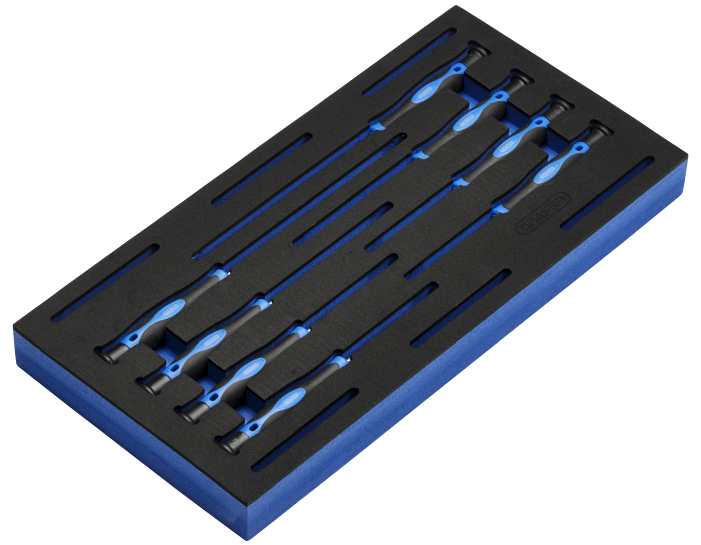

Extra Long Precision Screwdriver Set in 1/4 Drawer EVA Insert Tray (8 Piece)

STOCK No. 63399 BRAND Draper

BARCODE 5010559633999

WARRANTY Lifetime

FEATURES

-

DESCRIPTION

Extra long precision screwdrivers, manufactured from chrome vanadium steel, which is correctly hardened and tempered fitted with soft grip handles for enhanced user comfort. Supplied complete in a two tone 1/4 drawer EVA insert tray made from closed cell foam. Suitable to be used in Draper and Draper Expert tool chests and other manufacturers similar tool chests.

CONTENTS

3 x Plain slot screwdrivers 2.5 x 75mm, 3 x 100mm, 4 x 150mm

3 x Cross slot screwdrivers No. 0 x 150mm, No. 00 x 100mm, No. 000 x 75mm

2 x Draper TX-STAR® Screwdrivers T8 x 75mm, T9 x 75mm

[Link to product - drapertools.com](https://www.drapertools.com)