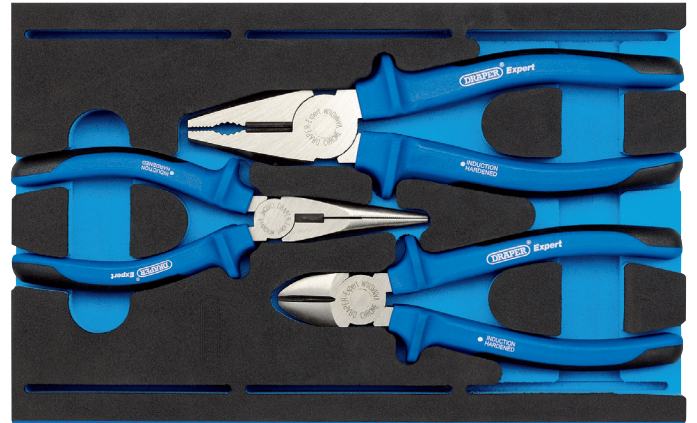

Draper Expert Heavy Duty Plier Set in 1/4 Drawer EVA Insert Tray (3 Piece)

STOCK No. 63262 **BRAND** Draper Expert

BARCODE 5010559632626

WARRANTY Lifetime

FEATURES

- Drop forged from chrome vanadium steel
- Fitted with heavy duty soft grip handles
- Supplied complete in a two tone 1/4 drawer EVA insert tray
- Suitable to be used in Draper and Draper Expert tool chests and other manufacturers similar tool chests

DESCRIPTION

Pliers manufactured from drop forged chrome vanadium steel, which is correctly hardened and tempered with additionally induction hardened cutting edges. Fitted with heavy duty soft grip handles for added user comfort. Supplied complete in a two tone 1/4 drawer EVA insert tray made from closed cell foam. Suitable to be used in Draper and Draper Expert tool chests and other manufacturers similar tool chests.

CONTENTS

- 1x Side cutters, 160mm
- 1x Long nose pliers, 160mm
- 1x Combination pliers, 200mm

[Link to product - drapertools.com](https://www.drapertools.com)