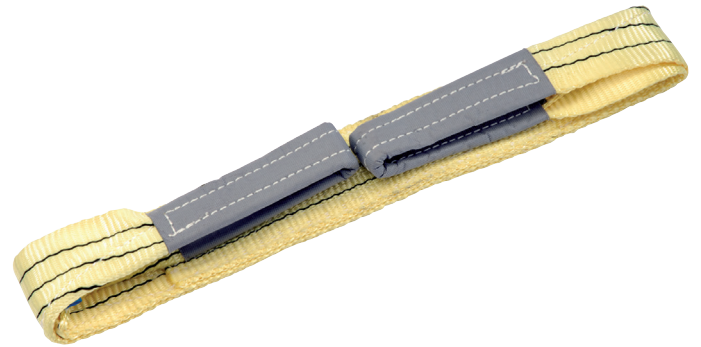

## Draper Expert Load Slings, 3 Tonne

**BRAND** Draper Expert

**WARRANTY** 12 months

### FEATURES

- Polyester webbing 90mm wide with reinforced lifting eyes
- Colour coded to European standards to identify capacity
- The safe working load (SWL) is rated at 3000kg for a load at one end (straight configuration)
- The safe working load (SWL) is rated at 6000kg for a load between the loop eyes ('U' configuration)
- Manufactured to BS EN1492

### DESCRIPTION

Polyester webbing, 90mm wide, with reinforced lifting eyes. Colour coded to European standards to identify capacity. The safe working load (SWL) is rated at 3000kg for a load at one end (straight configuration) and 6000kg for a load between the loop eyes ('U' configuration). Shrink wrapped for security. Display packed.