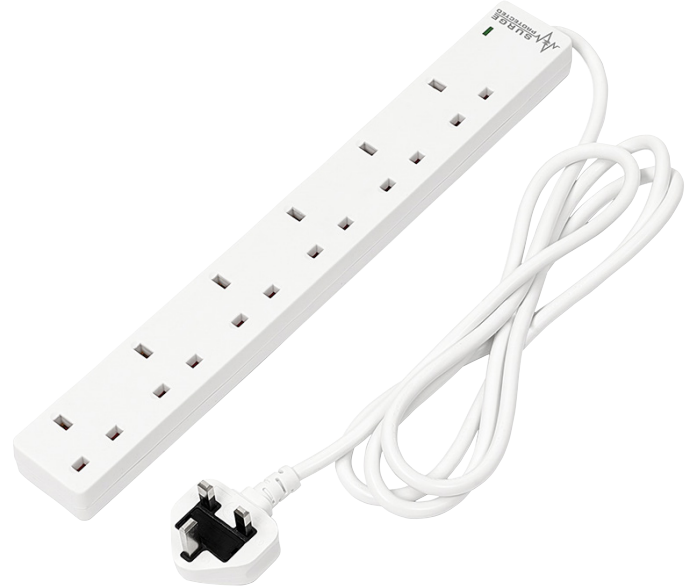

6 Way White Extension Lead, 2m

STOCK No. 30946 **BRAND** Draper

BARCODE 5059482115868

WARRANTY 12 months parts and labour

FEATURES

- 2m cable length provides flexible positioning around desks and rooms
- Wall-mountable design allows tidy and convenient installation
- 13A rated with maximum 3250W load for everyday appliances and equipment
- Suitable for home and commercial indoor use
- Flame-retardant housing improves operational safety
- Fitted with a fused UK 3-pin plug for compliant and reliable connection

DESCRIPTION

Multi-socket extension lead with surge protection for safely powering electrical devices and household equipment. Ideal for home and office use, IT setups, and commercial environments, it features six sockets, built-in surge protection, and a neon power indicator.

Complies with BS1363 and ASTA approved plug standards

CONTENTS

1 x 6 Way White Extension Lead, 2m

SPECIFICATIONS

| | |
|-------------------|----------------------------|
| Number of Sockets | 6 |
| Plug Type | UK 3-pin/Type G |
| Cable | 2m x 3c1.25mm ² |
| Cable Type | H05VV-F 3X1.25SQ.MM |
| Supply Voltage | 230V |
| Current rating | 13A |
| Max Wattage (W) | 3250W |
| Surge Protection | Yes |
| Neon Indicator | Yes |