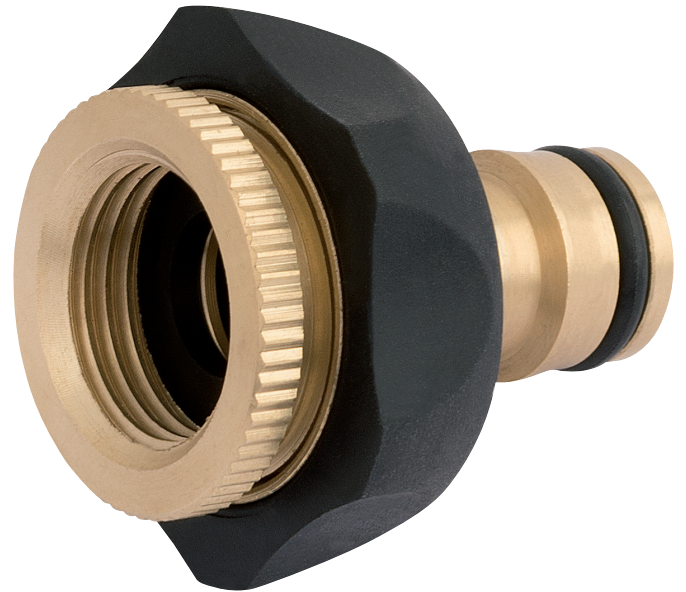

Brass and Rubber Tap Connector, 1/2 - 3/4"

STOCK No. 24646 BRAND Draper

BARCODE 5010559246465

WARRANTY 12 months parts and labour

FEATURES

- Connectors made from high quality brass with rubber overmolding.

DESCRIPTION

Connectors made from high quality brass with rubber overmolding.

CONTENTS

1 x Brass and Rubber Tap Connector, 1/2 - 3/4"

[Link to product - drapertools.com](https://www.drapertools.com)