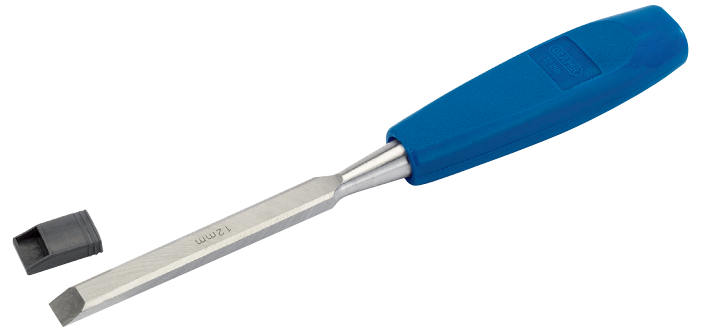

Bevel Edge Wood Chisel, 12 x 120mm

STOCK No. 69643 BRAND Draper

BARCODE 5010559696437

WARRANTY Lifetime

FEATURES

- Blades manufactured from carbon steel hardened and tempered with blade guards
- PVC oval handles

DESCRIPTION

Blades manufactured from carbon steel hardened and tempered with blade guards. PVC oval handles.

CONTENTS

1 x Bevel Edge Wood Chisel, 12 x 120mm

[Link to product - drapertools.com](https://www.drapertools.com)