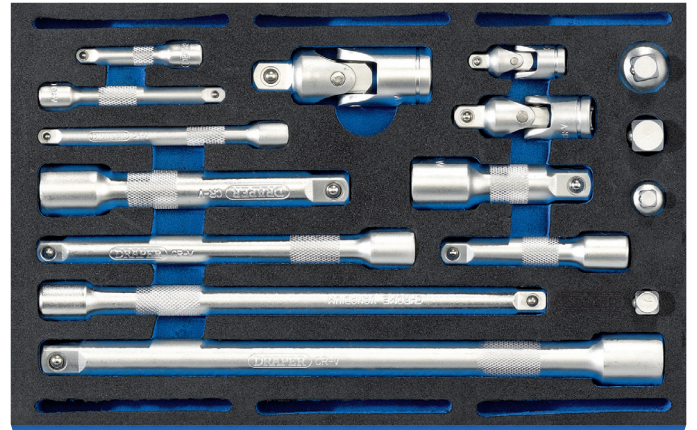

Extension Bar, Universal Joints and Socket Converter Set 1/4 Drawer EVA Insert Tray (16 Piece)

STOCK No. 63530 BRAND Draper

BARCODE 5010559635306

WARRANTY Lifetime

FEATURES

-

DESCRIPTION

Manufactured from chrome vanadium steel, which is correctly hardened and tempered with a satin chrome plated finish. Each extension bar has a knurled ring for extra grip. Supplied complete in a two tone 1/4 drawer EVA insert tray made from closed cell foam. Suitable to be used in Draper and Draper Expert tool chests and other manufacturers similar tool chests.

CONTENTS

- 3 x 1/4" Extension bars - 50, 75, 100mm
- 1 x 1/4" Universal Joint
- 1/4 (F) x 3/8" (M) Converter
- 3 x 3/8" Extension bars - 75, 150, 200mm
- 1 x 3/8" Universal Joint
- 1 x 3/8" (F) x 1/4" (M) Converter
- 1 x 3/8" (F) x 1/2" (M) Converter
- 3 x 1/2" Extension bars - 75, 125, 250mm
- 1 x 1/2" Universal Joint
- 1 x 1/2 (F) x 3/8" (M) Converter