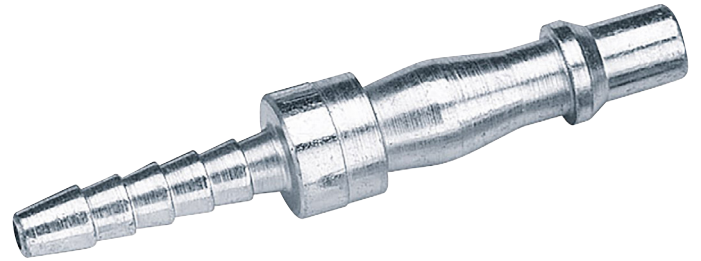

## PCL Standard and Vertex Air Line Coupling Adaptor Tailpieces (Sold Loose)

**BRAND** Draper

**WARRANTY** 12 months

---

### FEATURES

- Integral adaptor/tailpieces

---

### DESCRIPTION

Integral adaptor/tailpieces. Sold loose.

Stock No.	Bore	For Hose
25794	3/16"	4.75mm
25792	1/4"	6.35mm
25795	5/16"	7.9mm
25796	3/8"	9.5mm