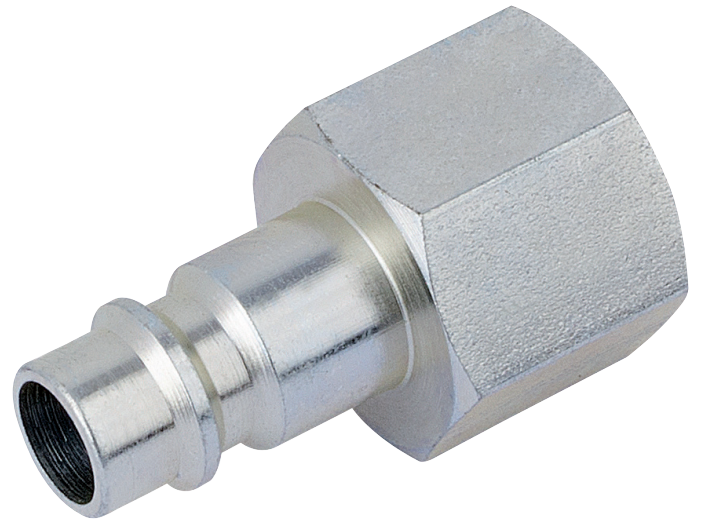

3/8" BSP Female Nut PCL Euro Coupling Adaptor (Sold Loose)

STOCK No. 54420 BRAND Draper

BARCODE 5010559544202

WARRANTY 12 months parts and labour

FEATURES

- For heavy duty high flow applications
- Tested to over 1 million cycles
- Connects to most popular and European adaptor profiles (Cejn, Rectus etc)
- Zinc passivated to significantly improve corrosion resistance
- Hard wearing steel construction

DESCRIPTION

For heavy duty high flow applications, tested to over 1 million cycles, connects to most popular and European adaptor profiles (Cejn, Rectus etc.), zinc passivated to significantly improve corrosion resistance, hard wearing steel construction. Sold loose.

CONTENTS

1 x 3/8" BSP Female Nut PCL Euro Coupling Adaptor (Sold Loose)

SPECIFICATIONS

Max Burst Pressure	2030psi (140bar)
Max Working Pressure	500psi (35bar)
Nominal Flow Diameter	7.4mm
Temperature Range	-40 to 100°C
Test Pressure	725psi (50bar)
Pressure Drop	0.5bar = 78cfm (2200L/min)