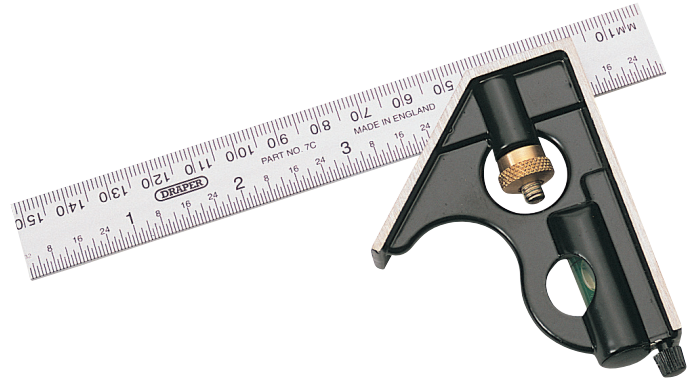

Combination Squares

BRAND Draper

WARRANTY Lifetime

FEATURES

- Metal stock with polished faces, brass adjusting screw, spirit level and scribe
- Aluminium blade graduated both sides in metric and imperial

DESCRIPTION

Matt black metal stock with polished faces, brass adjusting screw, spirit level and scribe. Aluminium blade graduated (on both sides of the blade) metric on one edge and imperial on the other. Display packed.

Stock No.	Length
34702	150mm
34703	300mm