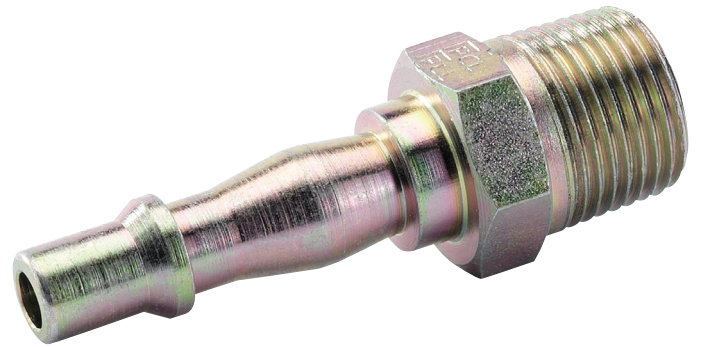

## PCL Standard and Vertex Air Line Coupling Screw Adaptors (Sold Loose)

**BRAND** Draper

**WARRANTY** 12 months

---

### FEATURES

- Screw adaptor, male thread BSP taper

---

### DESCRIPTION

Screw adaptor, male thread BSP taper. Sold loose.

Stock No.	Thread	Type
25790	1/4"	Male
25793	3/8"	Male