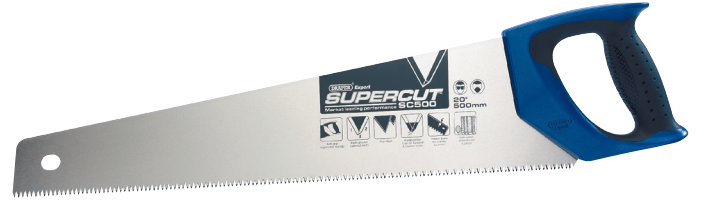

Draper Expert Supercut® Soft Grip Hardpoint Handsaw, 500mm/20", 7tpi/8ppi

STOCK No. 49290 **BRAND** Draper Expert Supercut

BARCODE 5010559492909

WARRANTY Lifetime

FEATURES

- Japanese high carbon steel hardened, tempered, straightened and stress relieved to ensure blade straightness
- Fine ground blade surface coated in ultra-tough lacquer to prevent corrosion and ease friction during sawing
- Triple ground tooth design to allow fast cutting and sawdust removal in both forward and reverse action
- Each tooth is hardened to prevent tooth snap
- Shock-absorbing, ergonomic soft grip handle

DESCRIPTION

Japanese high carbon steel hardened, tempered, straightened and stress relieved to ensure blade straightness. Fine ground blade surface coated in ultra - tough lacquer to prevent corrosion and ease friction during sawing. Triple ground tooth design to allow fast cutting and sawdust removal in both forward and reverse action. Each tooth is hardened to prevent tooth snap. Shock - absorbing, ergonomic soft grip handle.