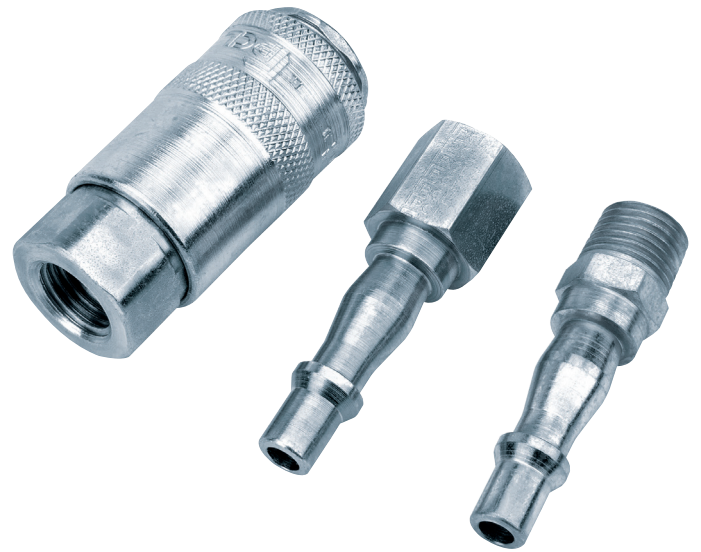

1/4" PCL BSP Air Line Coupling Set (3 Piece)

STOCK No. 37844 **BRAND** Draper

BARCODE 5010559378449

WARRANTY 12 months parts and labour

FEATURES

- Contents: screw adaptor male thread 1/4" BSP taper, coupling adaptor female thread 1/4" BSP parallel and screw adaptor female thread 1/4" BSP taper
-

DESCRIPTION

Couplers/adaptors that will allow the user maximum versatility and quick release facility.

CONTENTS

- 1 x Screw adaptor male thread 1/4" BSP taper
- 1 x Coupling adaptor female thread 1/4" BSP parallel
- 1 x Screw adaptor female thread 1/4" BSP taper