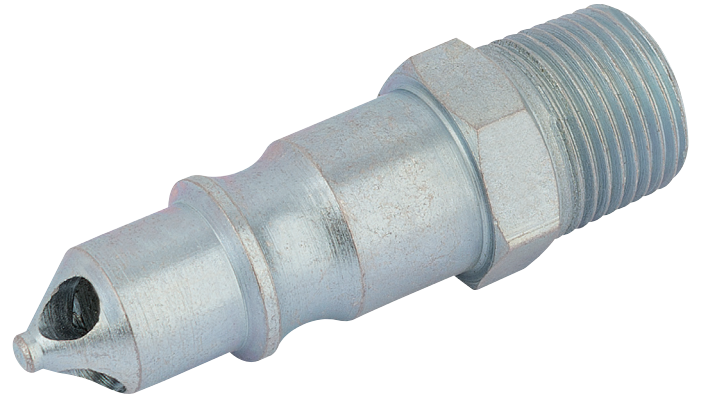

PCL M100 Series Air Line Coupling Screw Adaptor (Sold Loose)

BRAND Draper

WARRANTY 12 months

FEATURES

- Screw adaptor, male thread 1/2" BSP taper

DESCRIPTION

Screw adaptor, male thread BSP taper. Sold loose.

Stock No.	Thread	Type
25816	1/2"	Male
05517	3/8"	Male