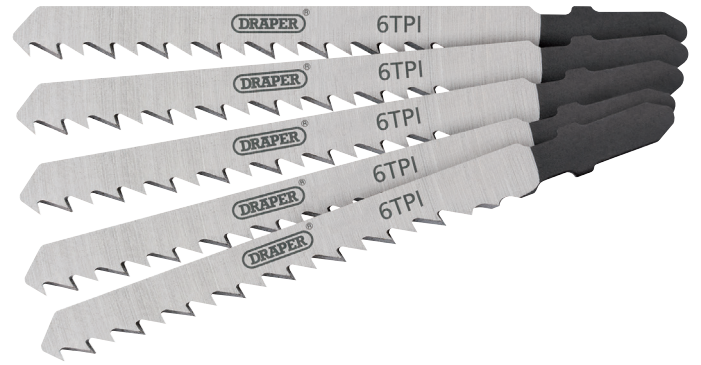

Draper Expert DT101D Jigsaw Blade Set, 100mm (5 Piece)

STOCK No. 81719 **BRAND** Draper Expert

BARCODE 5010559817191

WARRANTY Consumable Warranty Applies

FEATURES

- Bayonet fitting
- Jigsaw blades in sets of 5

DESCRIPTION

Manufactured from carbon steel, which has a ground tooth and taper back design, polished then treated to prevent rust. The 6TPI are perfectly designed for straight clean cuts in softwoods, chipboard and fibreboard. Attached with bayonet ends.

CONTENTS

1 x DT101D Jigsaw Blade Set, 100mm (5 Piece)

[Link to product - drapertools.com](https://www.drapertools.com)