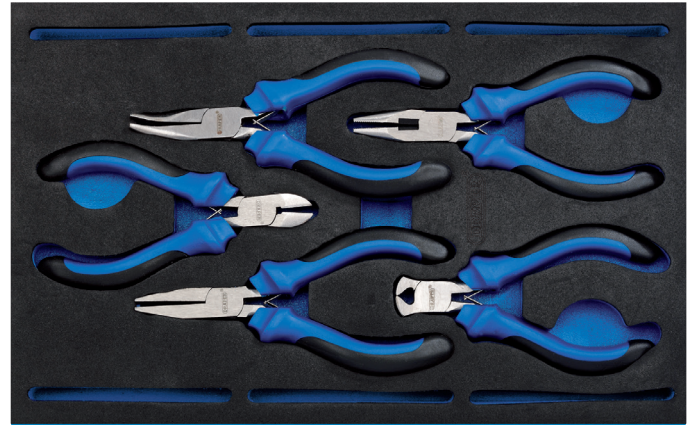

Precision Plier Set in 1/4 Drawer EVA Insert Tray (5 Piece)

STOCK No. 63215 **BRAND** Draper

BARCODE 5010559632152

WARRANTY Lifetime

FEATURES

-

DESCRIPTION

General duty precision pliers manufactured from carbon steel correctly hardened and tempered with induction hardened cutting edges. Fitted with soft grip handles for added user comfort. Supplied complete in a two tone 1/4 drawer EVA insert tray made from closed cell foam. Suitable to be used in Draper and Draper Expert tool chests and other manufacturers similar tool chests.

CONTENTS

- 1 x Flat nose pliers, 115mm
- 1 x Long nose pliers, 125mm
- 1 x Bent nose pliers, 125mm
- 1 x Side cutters, 110mm
- 1 x End cutters, 100mm

[Link to product - drapertools.com](https://www.drapertools.com)