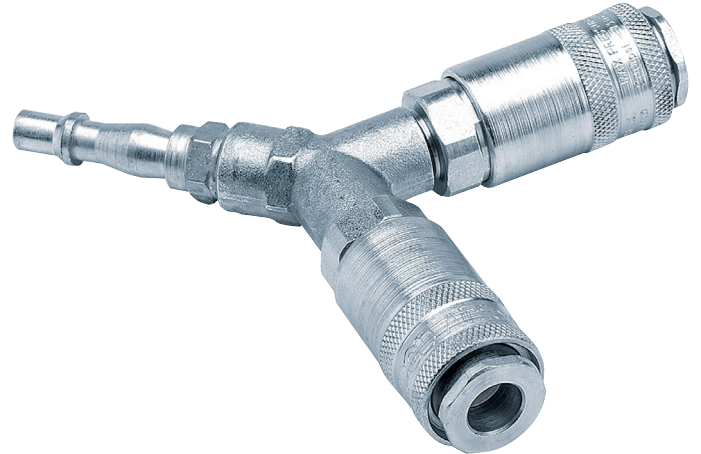

PCL Twin Standard Coupling, 2 x Male Couplings, 1 x Tailpiece (Sold Loose)

STOCK No. 25813 **BRAND** Draper

BARCODE 5010559258130

WARRANTY 12 months parts and labour

FEATURES

- Supplied with with two male 'airflow' couplings and one 'Vertex' tailpiece
-

DESCRIPTION

Supplied with with two male 'airflow' couplings and one 'Vertex' tailpiece.

CONTENTS

1 x PCL Twin Standard Coupling, 2 x Male Couplings, 1 x Tailpiece (Sold Loose)

[Link to product - drapertools.com](https://www.drapertools.com)