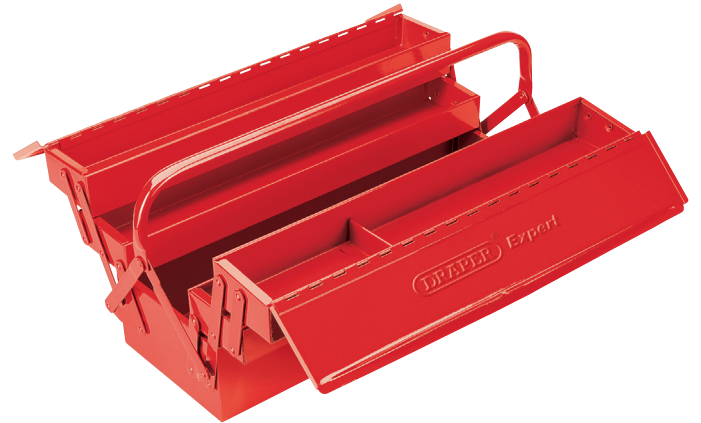

Draper Expert Extra Long Four Tray Cantilever Tool Box, 530mm

STOCK No. 88904 **BRAND** Draper Expert

BARCODE 5010559889044

WARRANTY 12 months parts and labour

FEATURES

- Heavy Gauge Sheet Steel.
 - Padlock Hole
-

DESCRIPTION

Professional's extra long tool box manufactured from heavy gauge sheet steel, tubular handles and powder coated finish. Trays open automatically when handle is depressed and close when lifted. The lid form incorporates provision for a padlock.

CONTENTS

1 x Extra Long Four Tray Cantilever Tool Box, 530mm

[Link to product - drapertools.com](https://www.drapertools.com)