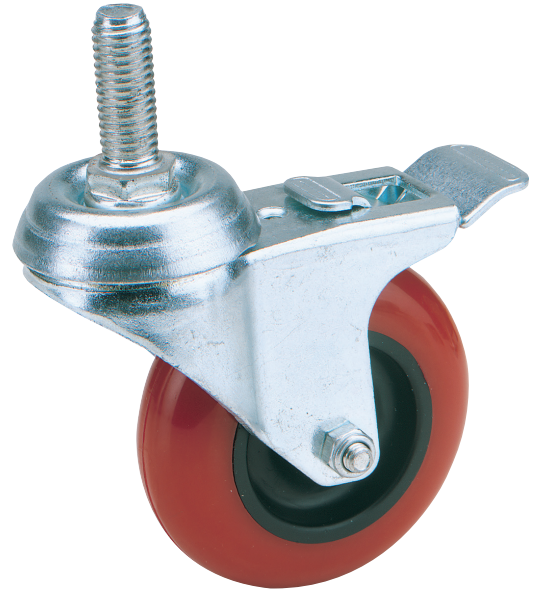

Polyurethane Wheeled Swivel Bolt Castors with Brake

BRAND Draper

WARRANTY 12 months

FEATURES

- Swivel bolt fixing 12mm diameter with brake
 - High tear strength
 - Twice the service life of rubber wheels
-

DESCRIPTION

12mm diameter swivel bolt fixing with brake. High tear strength, up to twice the service life of rubber wheels with good load carrying capacity. Sold in polybags with label.

Stock No.	Description	Diameter	Load
65516	Polyurethane Wheel	75mm	70kg
65521	Polyurethane Wheel	100mm	125kg