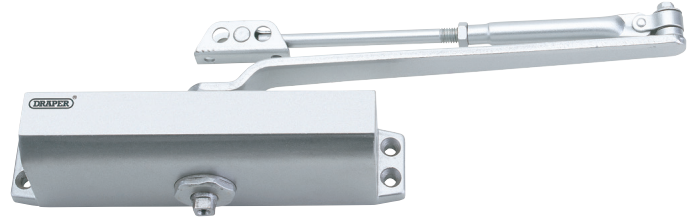

Door Closers

BRAND Draper

WARRANTY 12 months

FEATURES

- For automatic closing of doors
- Latch and close speed adjusters
- Delay action
- Back check facilities (62890 only)

DESCRIPTION

For the automatic closing of doors in domestic, commercial and industrial environments. Suitable for both right and left hand hung doors. Features include latch and close speed adjusters and delay action. (Back check facilities available on Stock No. 62890 only). Supplied with fixings. Display carton.

UL Approved

Stock No.	For Door Weight
62894	15-30kg
62893	25-45kg
62892	40-65kg