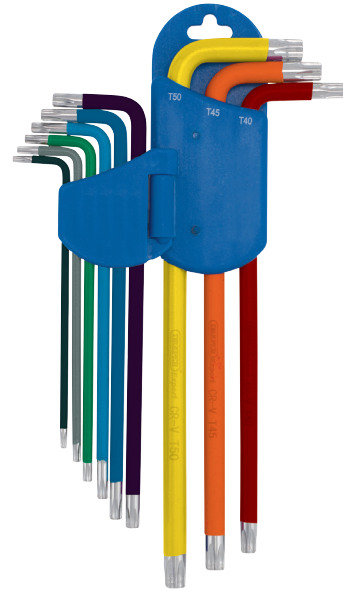

Draper Expert TX-STAR® Metric Extra-long Arm Key Set, Colour Coded (9 Piece)

STOCK No. 04926 **BRAND** Draper Expert

BARCODE 5059482036057

WARRANTY 12 months parts and labour

FEATURES

- Made from hardened and tempered chrome vanadium steel
- Chrome plated for corrosion protection
- Colour powder-coated finish for individual size recognition
- Extra-long arm allows easy access to Torx bolts and screws in hard to reach places
- Supplied in a handy fold-out storage holder

DESCRIPTION

This metric Draper TX-STAR® key set features an extra-long arm to allow easy access to Torx bolts and screws in hard to reach places. Manufactured from chrome vanadium steel that is hardened and tempered for strength and longevity. To help prevent corrosion, this key set has a polished chrome finish which is also powder-coated with a bright colour. Each colour signifies a different key size for easy recognition. Supplied in a fold-out easy-release storage holder to keep the key set organised and ready to use.

CONTENTS

9 x Draper Expert TX-STAR® Metric Extra-long Arm Key Set, Colour Coded Sizes: T10, T15, T20, T25, T27, T30, T40, T45, T50

SPECIFICATIONS

Weight 4.5kg

[Link to product - drapertools.com](https://www.drapertools.com)