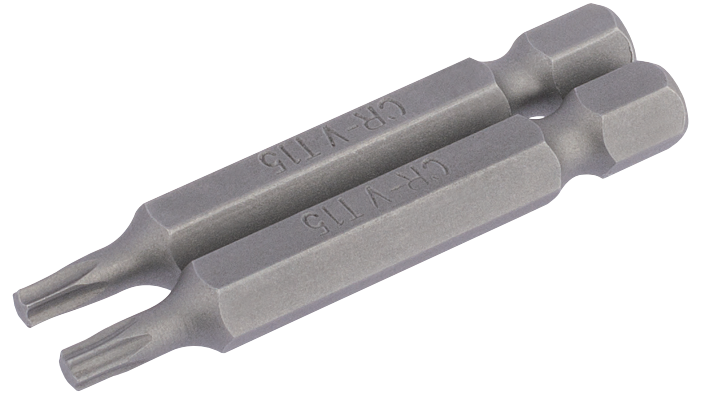

## Draper TX-STAR® Long Insert Bits, 1/4" Hex

BRAND Draper

WARRANTY Lifetime

---

### FEATURES

- Chrome vanadium steel hardened, tempered with shot blast finish

---

### DESCRIPTION

Chrome vanadium steel hardened, tempered with shot blast finish.

**Draper TX-STAR® products are compatible with †Torx fixing systems. †Torx is the registered trademark of Acument Intellectual Properties LLC.**